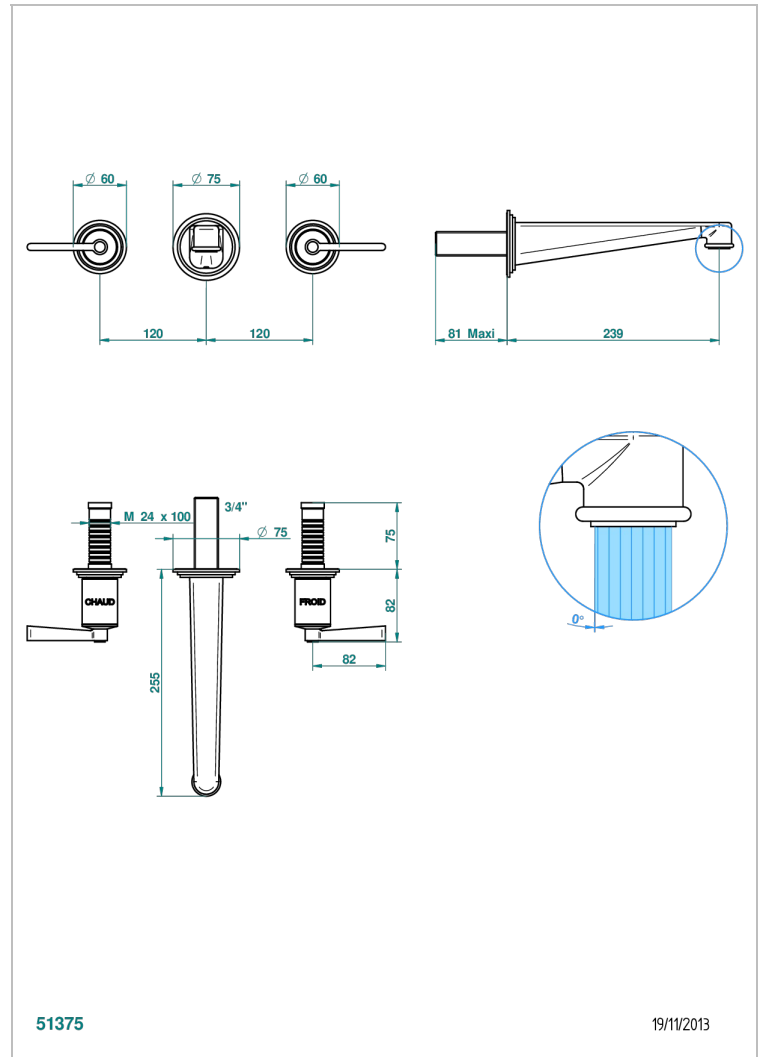

FAUBOURG PORCELANA NEGRA CON MANETAS

G2M-40SGB

Trim only for wall mounted 3-hole basin mixer

THG[®]
PARIS

CARACTERÍSTICAS

- Faubourg porcelana negra con manetas
- Trim only for wall mounted 3-hole basin mixer

ESPECIFICACIONES TÉCNICAS

- Recommandé : 3 bars (max. 5 bars) - Advised : 43,5 psi (max. 72 psi)
- 15 l/min à 3 bars (4 gpm at 43.5 psi)

PRODUCTOS RELACIONADOS

- Ref. G00-40AC Rough parts for wall mounted 3 hole mixer, cross handle version
- Ref. G00-40AM Rough parts for wall mounted 3 hole mixer, lever handle version