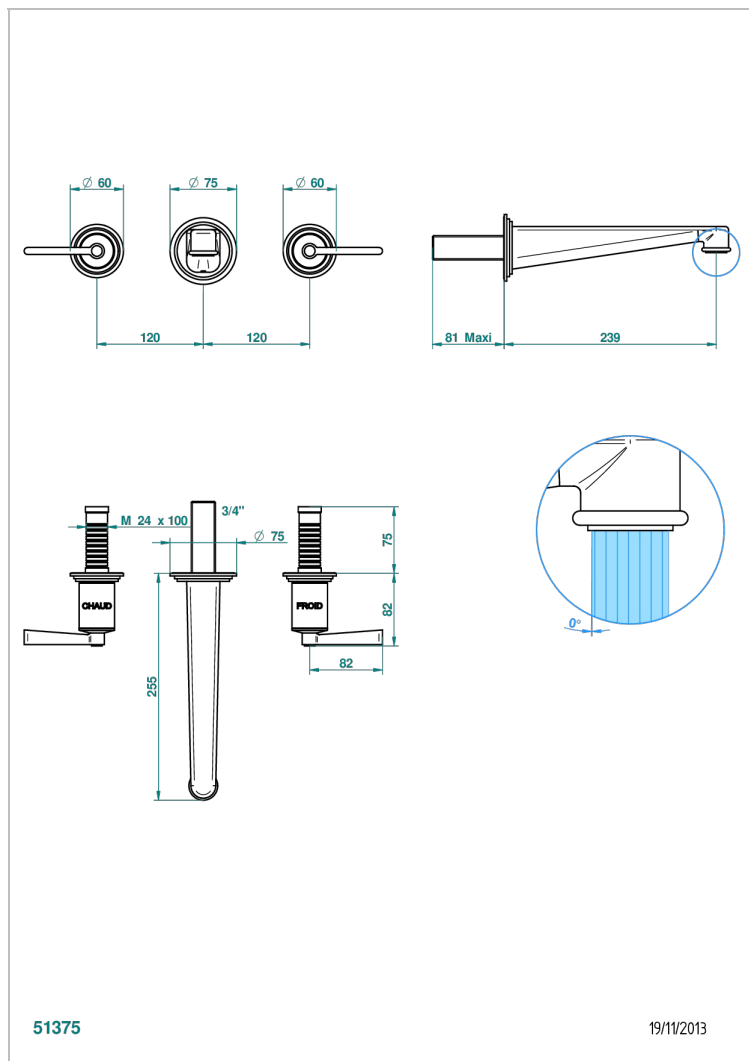

FAUBOURG BLACK PORCELAIN WITH LEVER

G2M-40SGB

Trim only for wall mounted 3-hole basin mixer

51375

19/11/2013

CHARACTERISTIC

- Faubourg Black Porcelain with lever
- Trim only for wall mounted 3-hole basin mixer

TECHNICAL SPECS

- Recommandé : 3 bars (max. 5 bars) - Advised : 43,5 psi (max. 72 psi)
- 15 l/min à 3 bars (4 gpm at 43.5 psi)

RELATED SKU'S

- Ref. G00-40AC Rough parts for wall mounted 3 hole mixer, cross handle version
- Ref. G00-40AM Rough parts for wall mounted 3 hole mixer, lever handle version