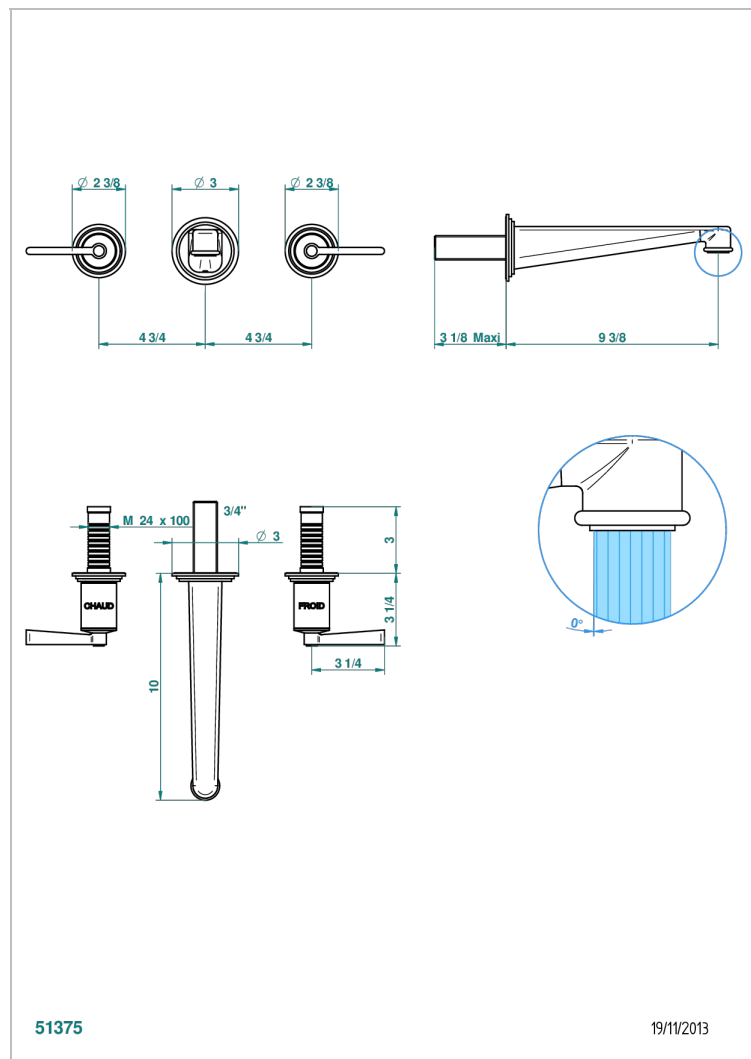

FAUBOURG PORCELANA NEGRA CON MANETAS

G2M-40SGB

Trim only for wall mounted 3-hole basin mixer

CARACTERÍSTICAS

- Faubourg porcelana negra con manetas
- Trim only for wall mounted 3-hole basin mixer

ESPECIFICACIONES TÉCNICAS

- Recommandé : 3 bars (max. 5 bars) - Advised : 43,5 psi (max. 72 psi)
- 15 l/min à 3 bars (4 gpm at 43.5 psi)

PRODUCTOS RELACIONADOS

- Ref. G00-40AC Rough parts for wall mounted 3 hole mixer, cross handle version
- Ref. G00-40AM Rough parts for wall mounted 3 hole mixer, lever handle version