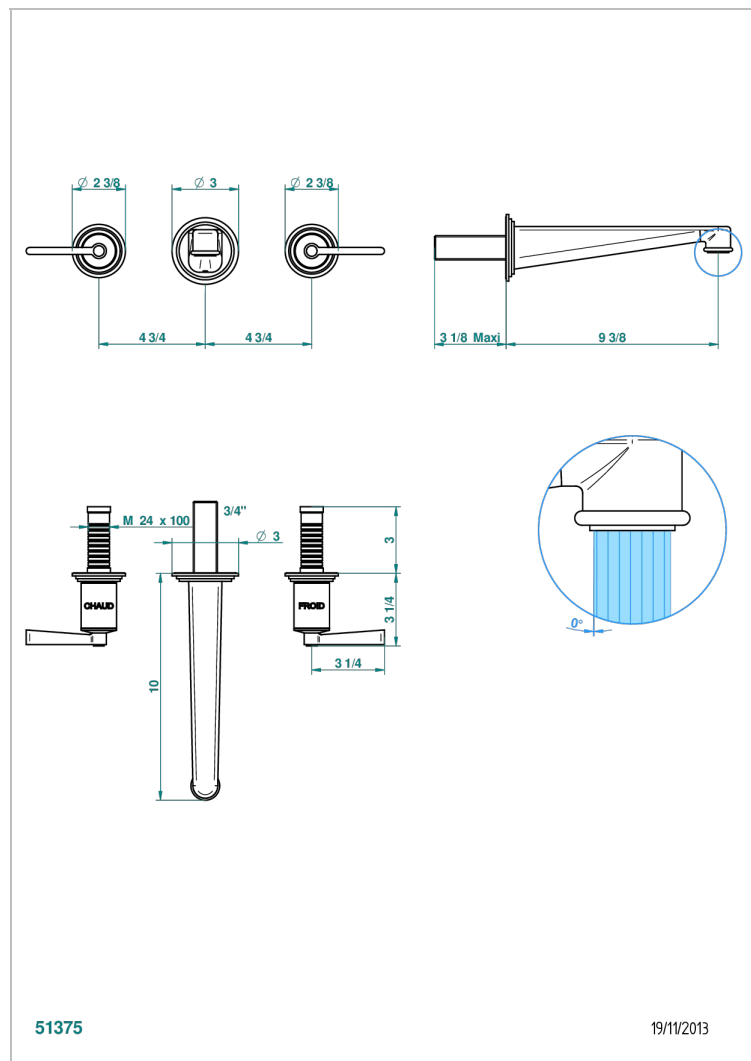

# FAUBOURG BLACK PORCELAIN WITH LEVER

G2M-40SGB

Trim only for wall mounted 3-hole basin mixer

## CHARACTERISTIC

- Faubourg Black Porcelain with lever
- Trim only for wall mounted 3-hole basin mixer

## RELATED SKU'S

- Ref. G00-40AC Rough parts for wall mounted 3 hole mixer, cross handle version
- Ref. G00-40AM Rough parts for wall mounted 3 hole mixer, lever handle version