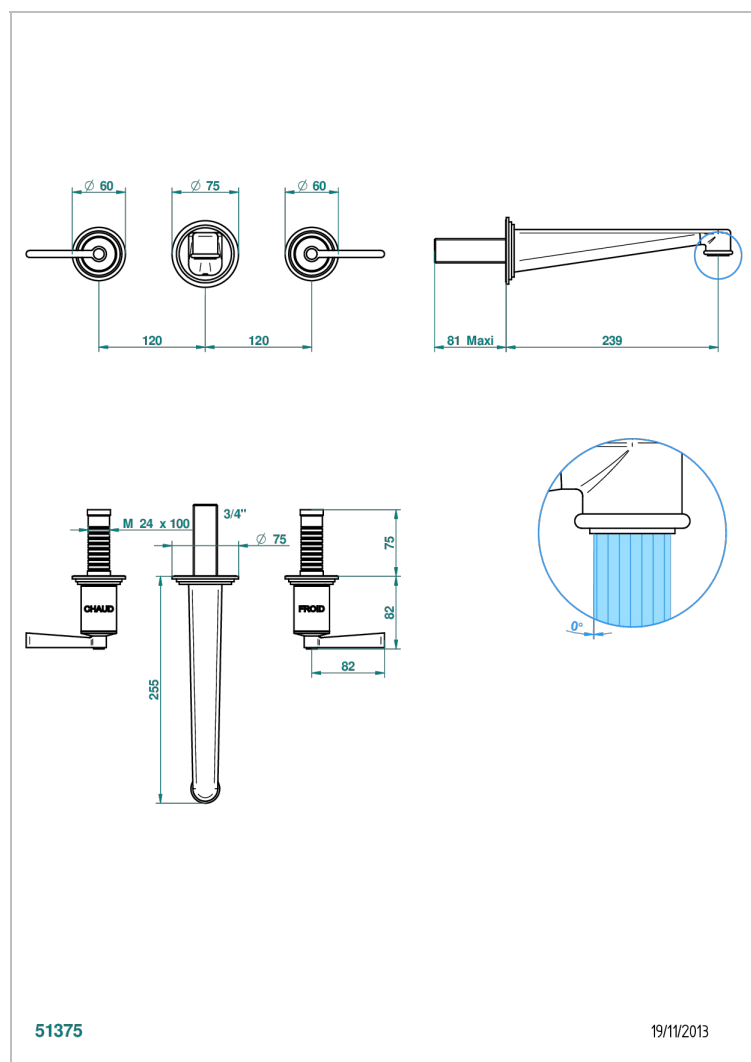

FAUBOURG BLACK PORCELAIN WITH LEVER

G2M-40SGB

Trim only for wall mounted 3-hole basin mixer

CHARACTERISTIC

- Faubourg Black Porcelain with lever
- Trim only for wall mounted 3-hole basin mixer

TECHNICAL SPECS

- Recommandé : 3 bars (max. 5 bars) - Advised : 43,5 psi (max. 72 psi)
- 15 l/min à 3 bars (4 gpm at 43.5 psi)

RELATED SKU'S

- Ref. G00-40AC Rough parts for wall mounted 3 hole mixer, cross handle version
- Ref. G00-40AM Rough parts for wall mounted 3 hole mixer, lever handle version