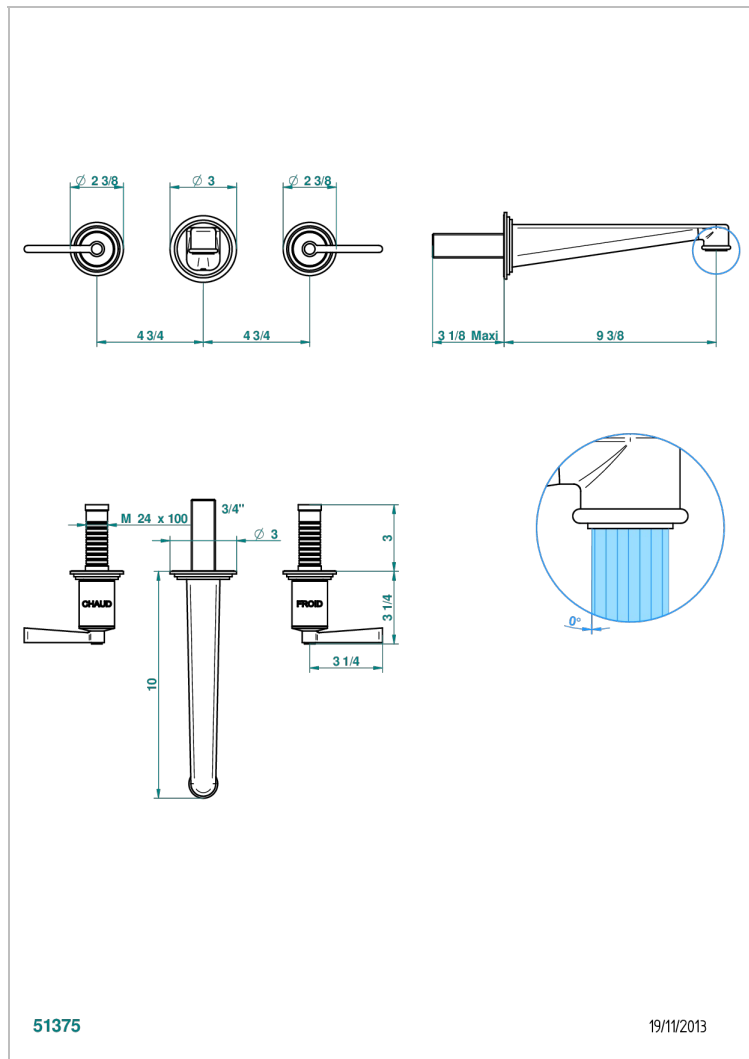

# FAUBOURG BLACK PORCELAIN WITH LEVER

G2M-40SGB

Trim only for wall mounted 3-hole basin mixer

## CHARACTERISTIC

- Faubourg Black Porcelain with lever
- Trim only for wall mounted 3-hole basin mixer

## RELATED SKU'S

- Ref. G00-40AC Rough parts for wall mounted 3 hole mixer, cross handle version
- Ref. G00-40AM Rough parts for wall mounted 3 hole mixer, lever handle version