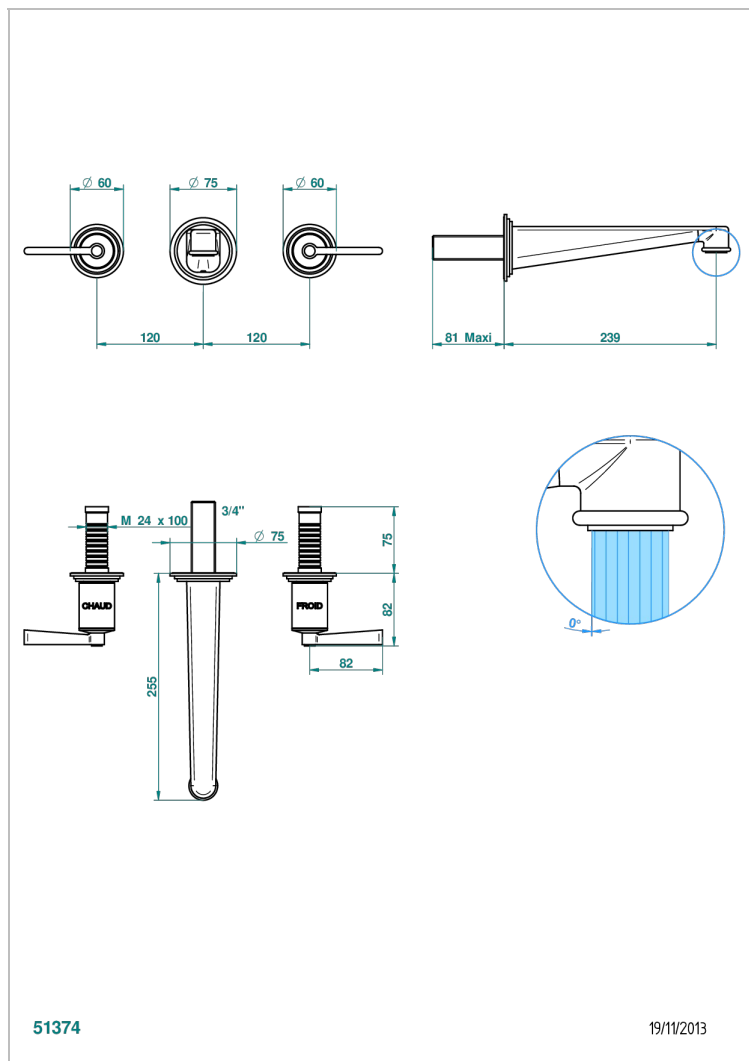

FAUBOURG PORCELANA NEGRA CON MANETAS

THG[®]
PARIS

G2M-41SGB

Trim only for wall mounted 3-hole bath mixer

CARACTERÍSTICAS

- Faubourg porcelana negra con manetas
- Trim only for wall mounted 3-hole bath mixer

ESPECIFICACIONES TÉCNICAS

- Recommandé : 3 bars (max. 5 bars) - Advised : 43,5 psi (max. 72 psi)
- Bec : 35 l/min à 3 bars
- Spout : 9.26 gpm at 43.5 psi

PRODUCTOS RELACIONADOS

- Ref. G00-40AC Rough parts for wall mounted 3 hole mixer, cross handle version
- Ref. G00-40AM Rough parts for wall mounted 3 hole mixer, lever handle version