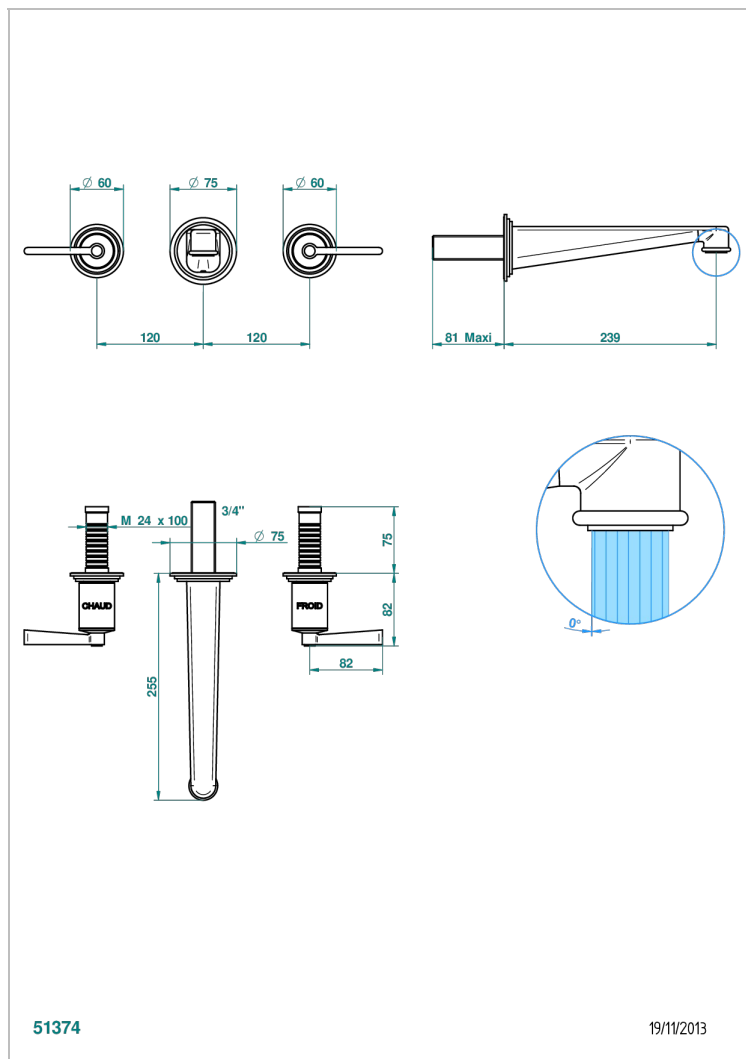

# FAUBOURG BLACK PORCELAIN WITH LEVER

G2M-41SGB

Trim only for wall mounted 3-hole bath mixer

51374

19/11/2013

## CHARACTERISTIC

- Faubourg Black Porcelain with lever
- Trim only for wall mounted 3-hole bath mixer

## TECHNICAL SPECS

- Recommandé : 3 bars (max. 5 bars) - Advised : 43,5 psi (max. 72 psi)
- Bec : 35 l/min à 3 bars
- Spout : 9.26 gpm at 43.5 psi

## RELATED SKU'S

- Ref. G00-40AC Rough parts for wall mounted 3 hole mixer, cross handle version
- Ref. G00-40AM Rough parts for wall mounted 3 hole mixer, lever handle version