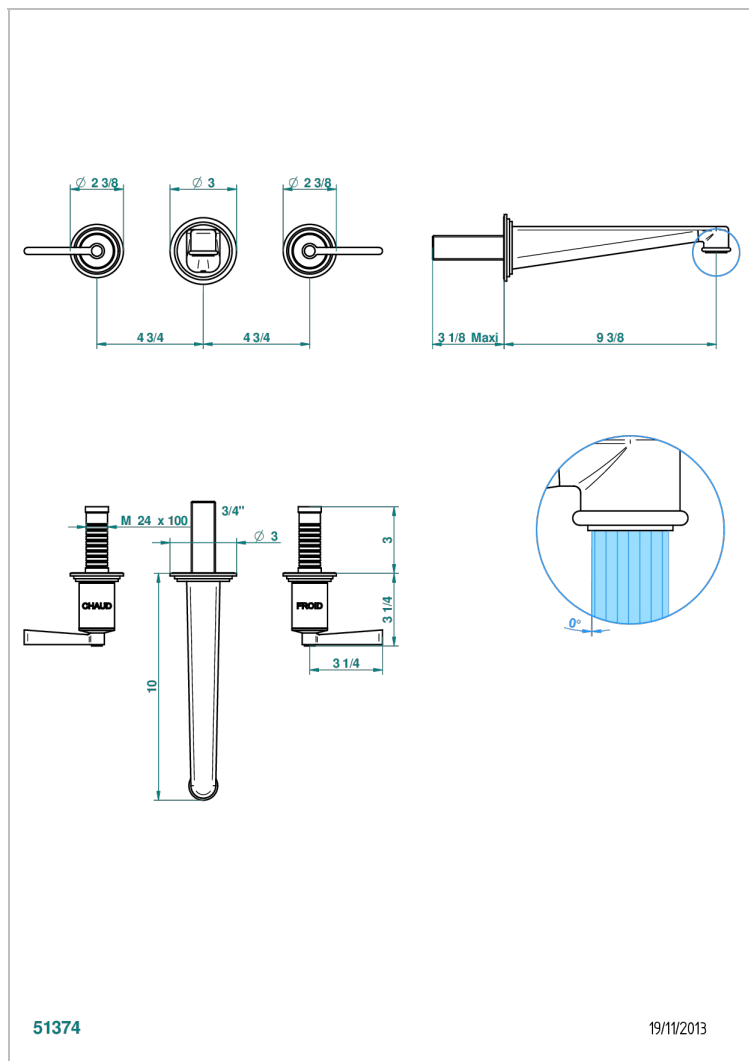

FAUBOURG PORCELANA NEGRA CON MANETAS

THG[®]
PARIS

G2M-41SGB

Trim only for wall mounted 3-hole bath mixer

CARACTERÍSTICAS

- Faubourg porcelana negra con manetas
- Trim only for wall mounted 3-hole bath mixer

ESPECIFICACIONES TÉCNICAS

- Recommandé : 3 bars (max. 5 bars) - Advised : 43,5 psi (max. 72 psi)
- Bec : 35 l/min à 3 bars
- Spout : 9.26 gpm at 43.5 psi

PRODUCTOS RELACIONADOS

- Ref. G00-40AC Rough parts for wall mounted 3 hole mixer, cross handle version
- Ref. G00-40AM Rough parts for wall mounted 3 hole mixer, lever handle version