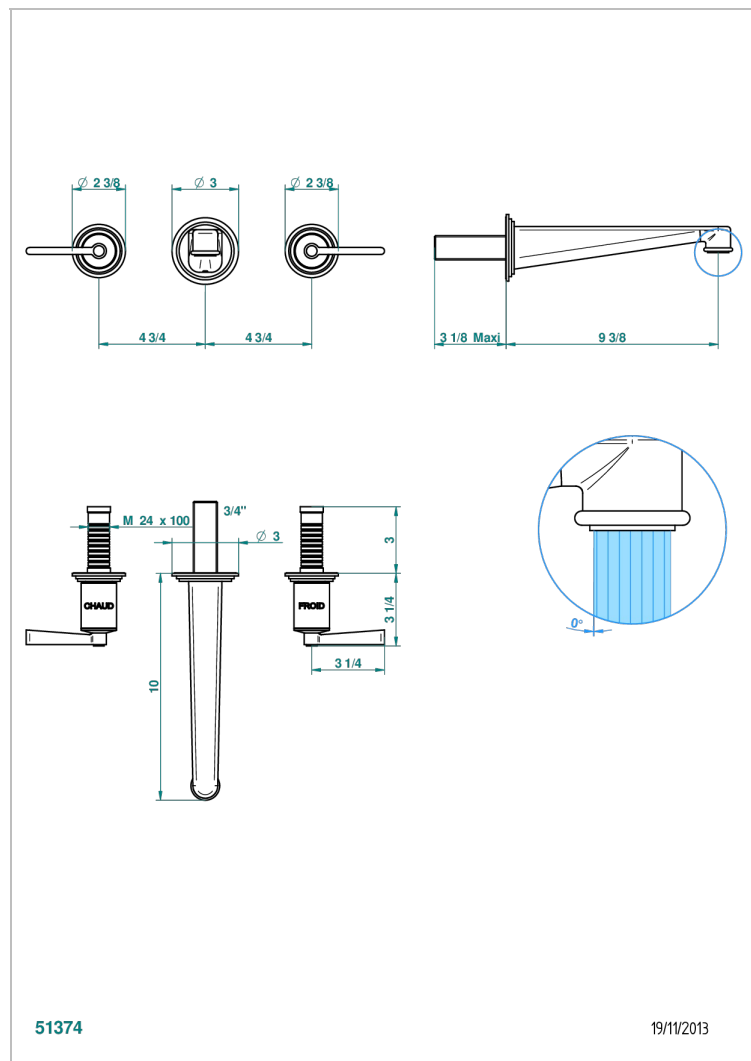

# FAUBOURG BLACK PORCELAIN WITH LEVER

G2M-41SGB

Trim only for wall mounted 3-hole bath mixer

## CHARACTERISTIC

- Faubourg Black Porcelain with lever
- Trim only for wall mounted 3-hole bath mixer

## TECHNICAL SPECS

- Recommandé : 3 bars (max. 5 bars) - Advised : 43,5 psi (max. 72 psi)
- Bec : 35 l/min à 3 bars
- Spout : 9.26 gpm at 43.5 psi

## RELATED SKU'S

- Ref. G00-40AC Rough parts for wall mounted 3 hole mixer, cross handle version
- Ref. G00-40AM Rough parts for wall mounted 3 hole mixer, lever handle version