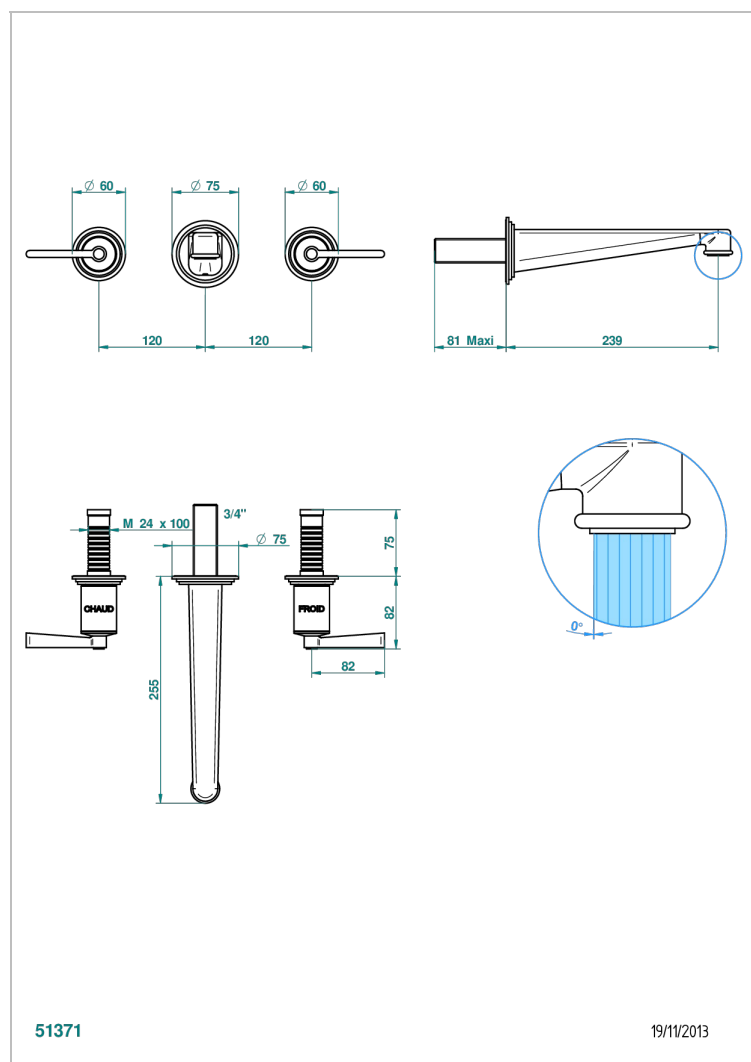

FAUBOURG WHITE PORCELAIN WITH LEVER HANDLES

THG[®]
PARIS

G2J-41SGB

Trim for wall mounted 3-hole bath set only

51371

19/11/2013

CHARACTERISTIC

- Faubourg White Porcelain with lever handles
- Trim for wall mounted 3-hole bath set only

TECHNICAL SPECS

- Recommandé : 3 bars (max. 5 bars) - Advised : 43,5 psi (max. 72 psi)
- Bec : 35 l/min à 3 bars
- Spout : 9.26 gpm at 43.5 psi

RELATED SKU'S

- Ref. G00-40AM/US Rough parts for wall set (one counter clockwise and one clockwise cartridges)