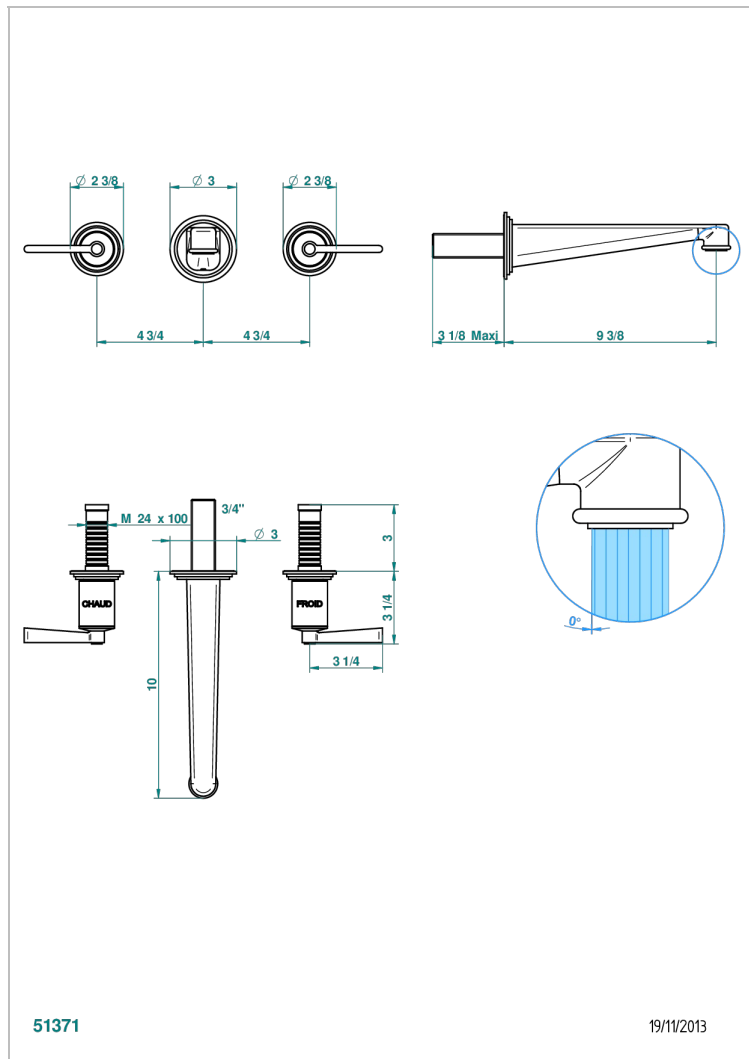

# FAUBOURG WHITE PORCELAIN WITH LEVER HANDLES

G2J-41SGB

Trim for wall mounted 3-hole bath set only

## CHARACTERISTIC

- Faubourg White Porcelain with lever handles
- Trim for wall mounted 3-hole bath set only

## TECHNICAL SPECS

- Recommandé : 3 bars (max. 5 bars) - Advised : 43,5 psi (max. 72 psi)
- Bec : 35 l/min à 3 bars
- Spout : 9.26 gpm at 43.5 psi

## RELATED SKU'S

- Ref. G00-40AM/US Rough parts for wall set (one counter clockwise and one clockwise cartridges)