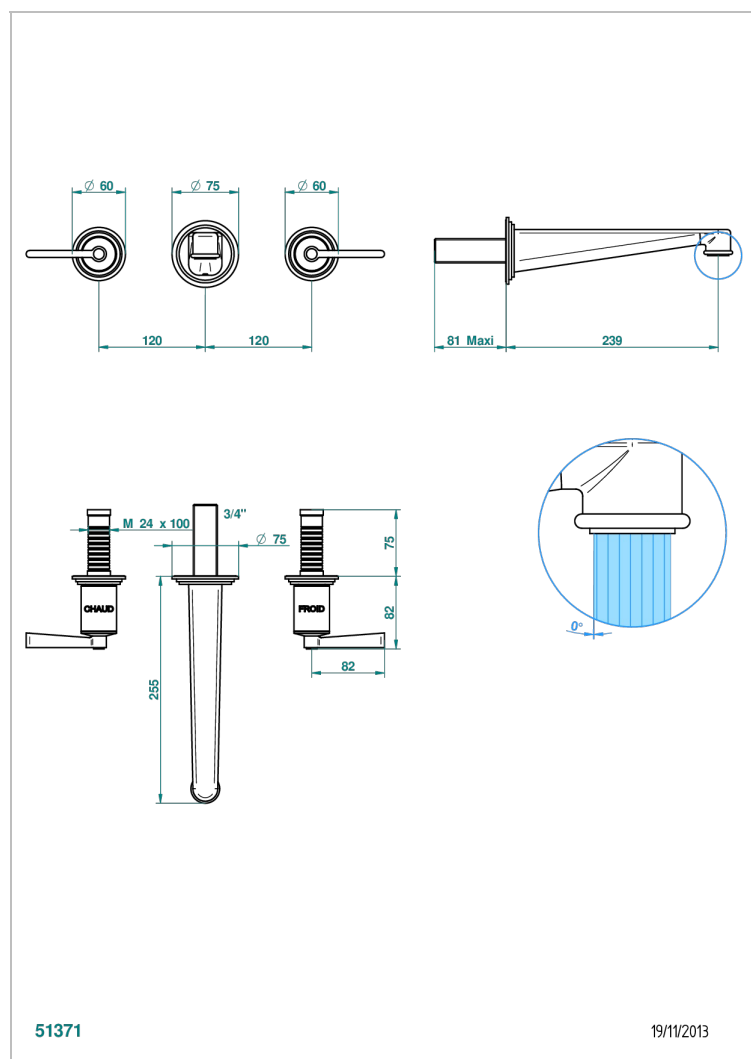

# FAUBOURG PORCELANA BLANCA CON MANETAS

THG<sup>®</sup>  
PARIS

G2J-41SGB

Trim only for wall mounted 3-hole bath mixer

51371

19/11/2013

## CARACTERÍSTICAS

- Faubourg porcelana blanca con manetas
- Trim only for wall mounted 3-hole bath mixer

## ESPECIFICACIONES TÉCNICAS

- Recommandé : 3 bars (max. 5 bars) - Advised : 43,5 psi (max. 72 psi)
- Bec : 35 l/min à 3 bars
- Spout : 9.26 gpm at 43.5 psi

## PRODUCTOS RELACIONADOS

- Ref. G00-40AC Rough parts for wall mounted 3 hole mixer, cross handle version
- Ref. G00-40AM Rough parts for wall mounted 3 hole mixer, lever handle version