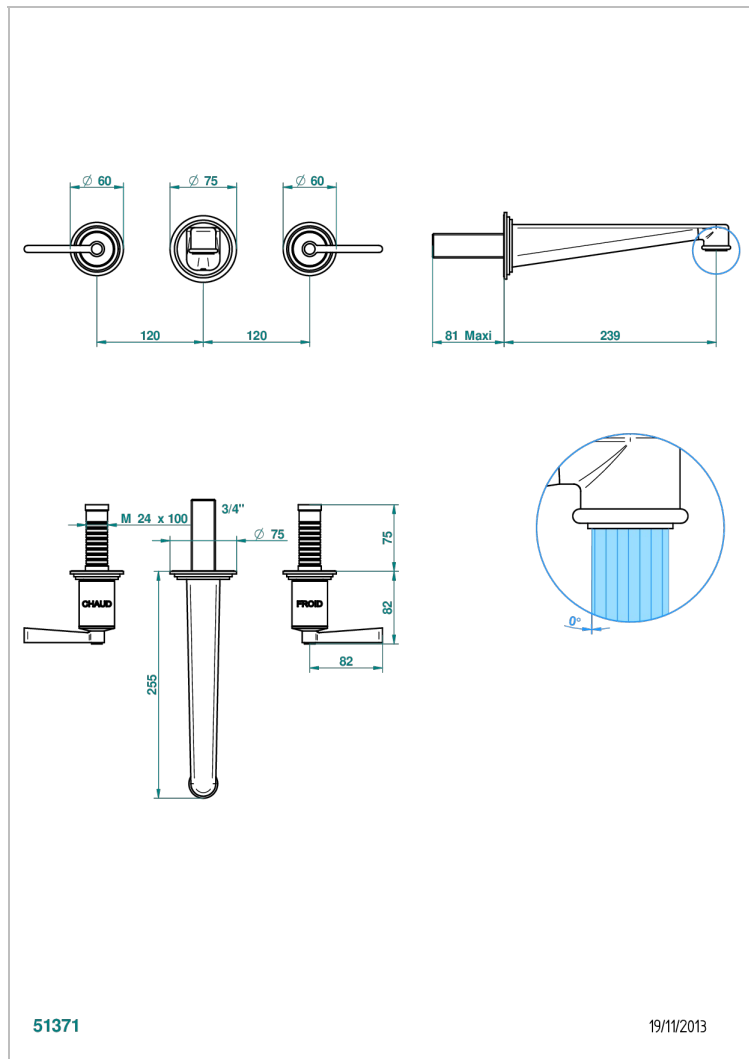

# FAUBOURG WHITE PORCELAIN WITH LEVER

G2J-41SGB

Trim only for wall mounted 3-hole bath mixer

51371

19/11/2013

## CHARACTERISTIC

- Faubourg White Porcelain with lever
- Trim only for wall mounted 3-hole bath mixer

## TECHNICAL SPECS

- Recommandé : 3 bars (max. 5 bars) - Advised : 43,5 psi (max. 72 psi)
- Bec : 35 l/min à 3 bars
- Spout : 9.26 gpm at 43.5 psi

## RELATED SKU'S

- Ref. G00-40AC Rough parts for wall mounted 3 hole mixer, cross handle version
- Ref. G00-40AM Rough parts for wall mounted 3 hole mixer, lever handle version