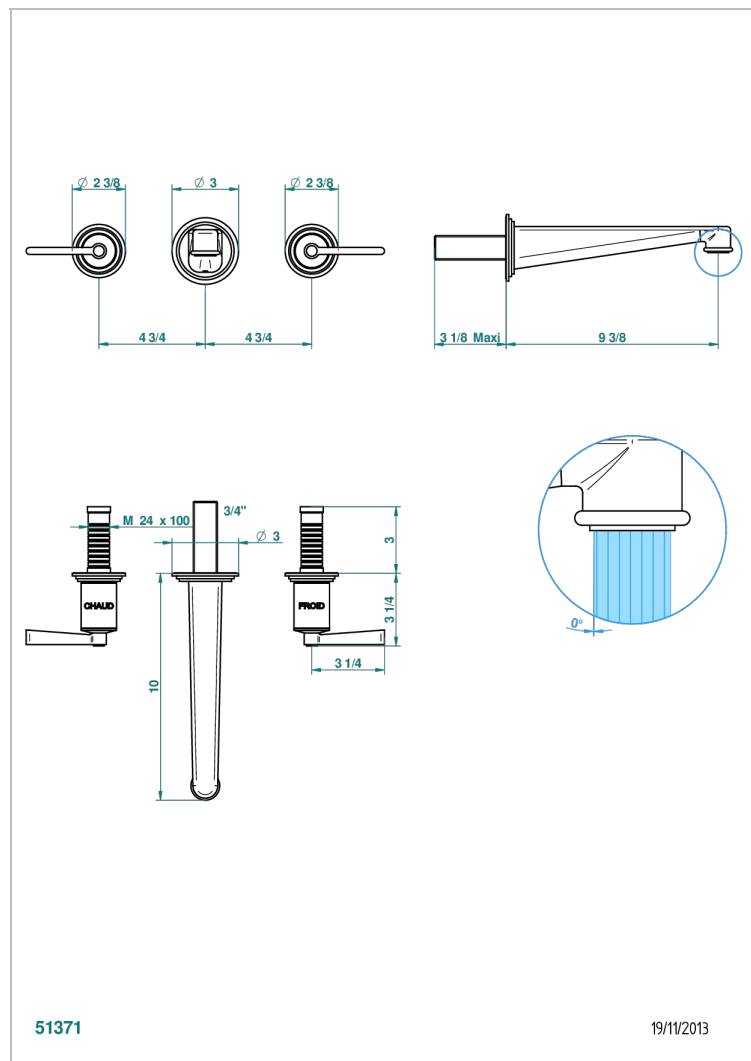

FAUBOURG PORCELANA BLANCA CON MANETAS

THG[®]
PARIS

G2J-41SGB

Trim only for wall mounted 3-hole bath mixer

CARACTERÍSTICAS

- Faubourg porcelana blanca con manetas
- Trim only for wall mounted 3-hole bath mixer

ESPECIFICACIONES TÉCNICAS

- Recommandé : 3 bars (max. 5 bars) - Advised : 43,5 psi (max. 72 psi)
- Bec : 35 l/min à 3 bars
- Spout : 9.26 gpm at 43.5 psi

PRODUCTOS RELACIONADOS

- Ref. G00-40AC Rough parts for wall mounted 3 hole mixer, cross handle version
- Ref. G00-40AM Rough parts for wall mounted 3 hole mixer, lever handle version