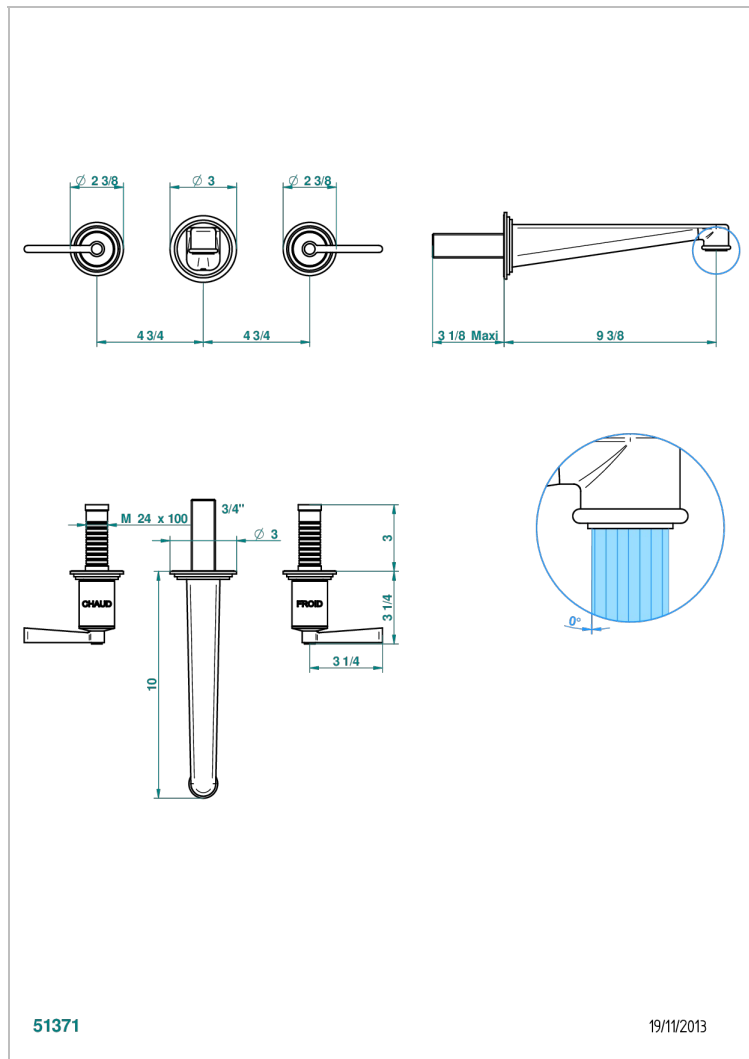

# FAUBOURG WHITE PORCELAIN WITH LEVER

G2J-41SGB

Trim only for wall mounted 3-hole bath mixer

## CHARACTERISTIC

- Faubourg White Porcelain with lever
- Trim only for wall mounted 3-hole bath mixer

## TECHNICAL SPECS

- Recommandé : 3 bars (max. 5 bars) - Advised : 43,5 psi (max. 72 psi)
- Bec : 35 l/min à 3 bars
- Spout : 9.26 gpm at 43.5 psi

## RELATED SKU'S

- Ref. G00-40AC Rough parts for wall mounted 3 hole mixer, cross handle version
- Ref. G00-40AM Rough parts for wall mounted 3 hole mixer, lever handle version