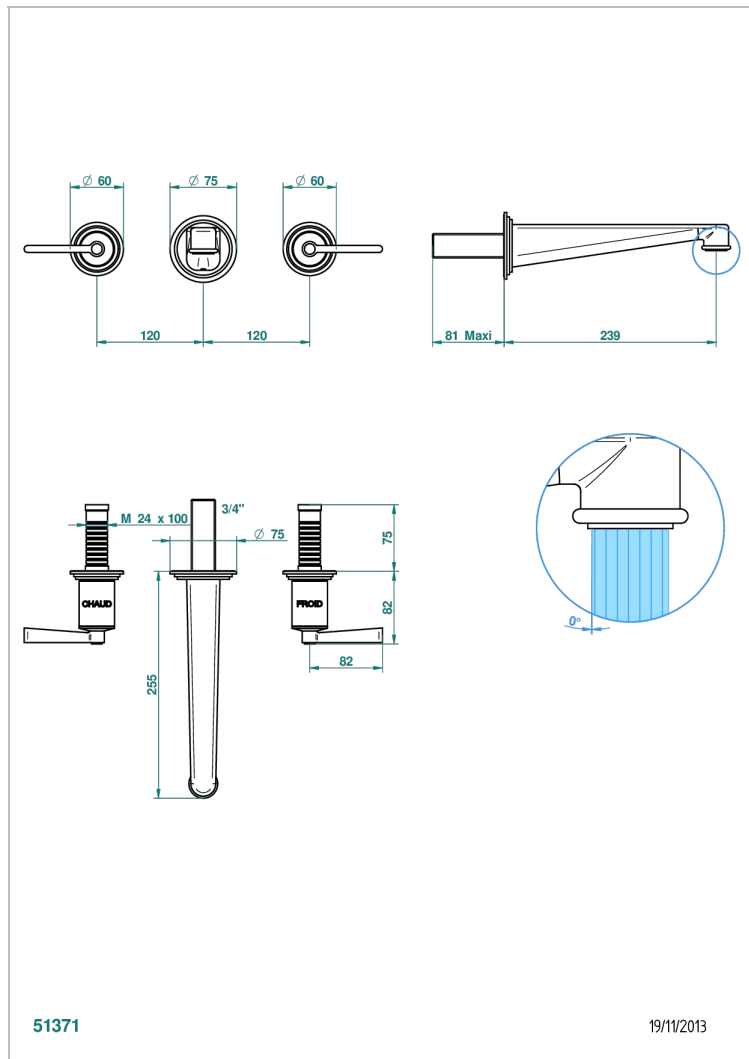

FAUBOURG WHITE PORCELAIN WITH LEVER

G2J-41SGB

Trim only for wall mounted 3-hole bath mixer

CHARACTERISTIC

- Faubourg White Porcelain with lever
- Trim only for wall mounted 3-hole bath mixer

TECHNICAL SPECS

- Recommandé : 3 bars (max. 5 bars) - Advised : 43,5 psi (max. 72 psi)
- Bec : 35 l/min à 3 bars
- Spout : 9.26 gpm at 43.5 psi

RELATED SKU'S

- Ref. G00-40AC Rough parts for wall mounted 3 hole mixer, cross handle version
- Ref. G00-40AM Rough parts for wall mounted 3 hole mixer, lever handle version