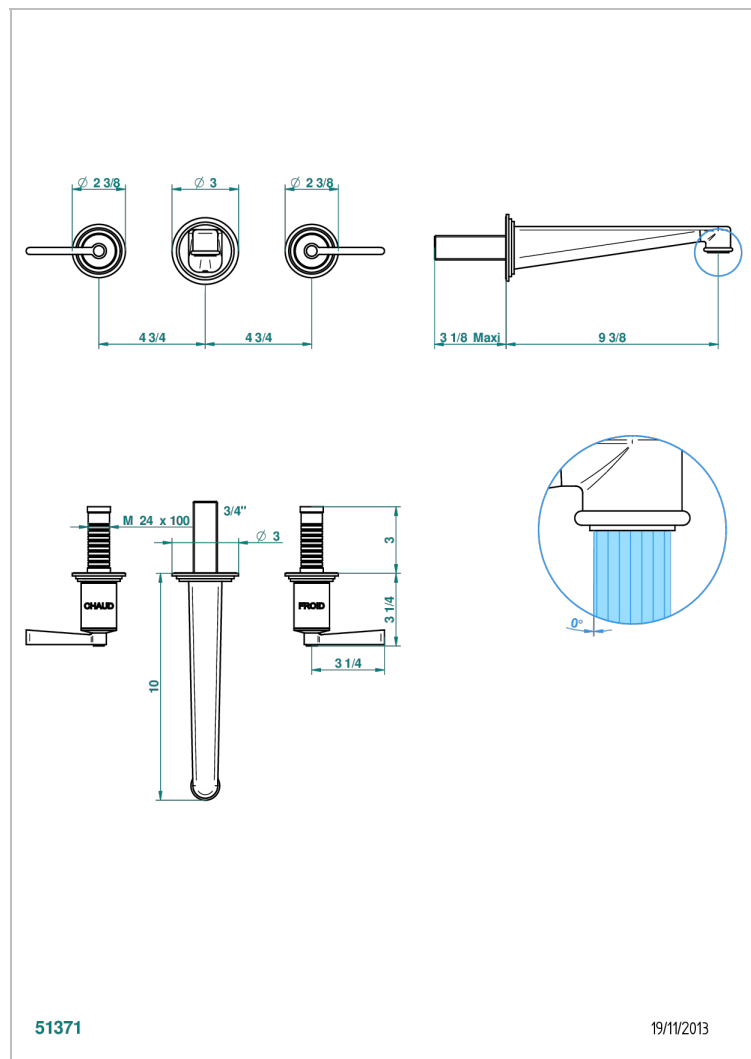

# FAUBOURG WHITE PORCELAIN WITH LEVER

G2J-41SGB

Trim only for wall mounted 3-hole bath mixer

## CHARACTERISTIC

- Faubourg White Porcelain with lever
- Trim only for wall mounted 3-hole bath mixer

## TECHNICAL SPECS

- Recommandé : 3 bars (max. 5 bars) - Advised : 43,5 psi (max. 72 psi)
- Bec : 35 l/min à 3 bars
- Spout : 9.26 gpm at 43.5 psi

## RELATED SKU'S

- Ref. G00-40AC Rough parts for wall mounted 3 hole mixer, cross handle version
- Ref. G00-40AM Rough parts for wall mounted 3 hole mixer, lever handle version