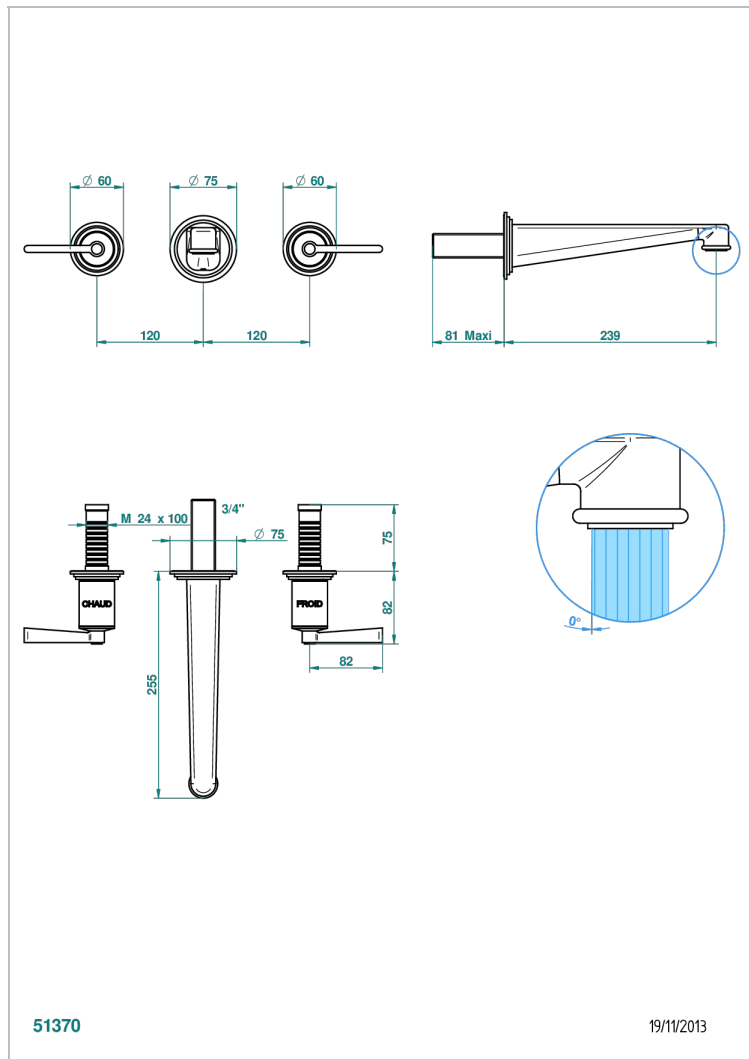

# FAUBOURG WHITE PORCELAIN WITH LEVER HANDLES

G2J-40SGBUS

Trim for wall mounted 3-hole lavatory set only

## CHARACTERISTIC

- Faubourg White Porcelain with lever handles
- Trim for wall mounted 3-hole lavatory set only

## RELATED SKU'S

- Ref. G00-40AM/US Rough parts for wall set (one counter clockwise and one clockwise cartridges)