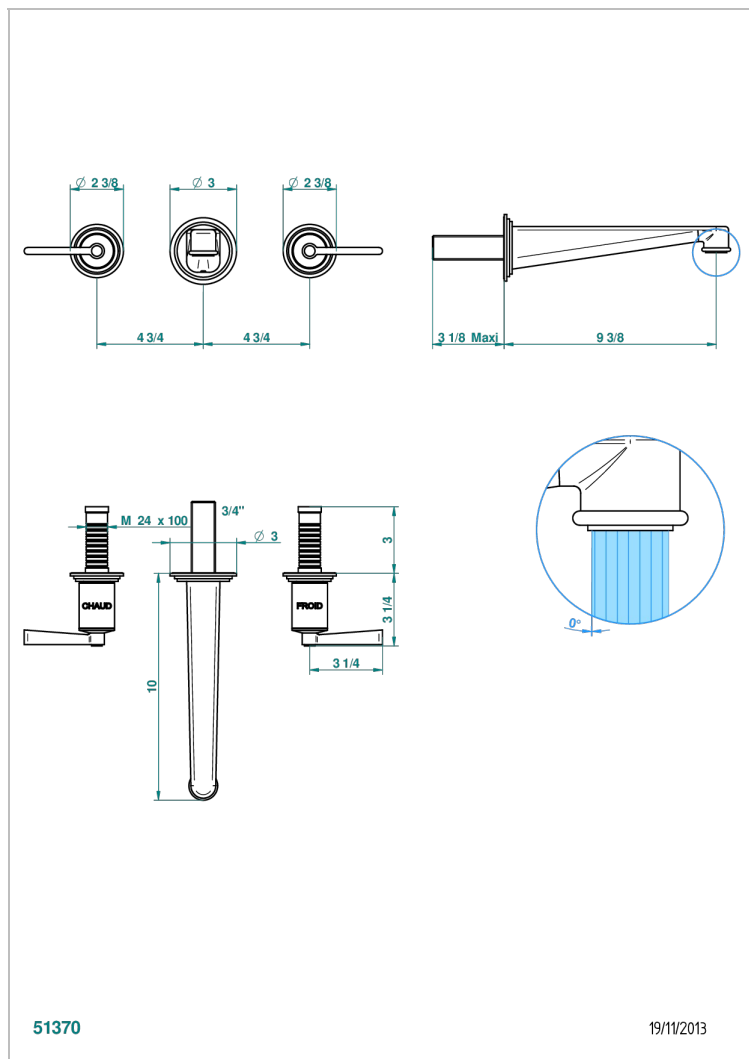

# FAUBOURG WHITE PORCELAIN WITH LEVER HANDLES

G2J-40SGBUS

Trim for wall mounted 3-hole lavatory set only

## CHARACTERISTIC

- Faubourg White Porcelain with lever handles
- Trim for wall mounted 3-hole lavatory set only

## RELATED SKU'S

- Ref. G00-40AM/US Rough parts for wall set (one counter clockwise and one clockwise cartridges)