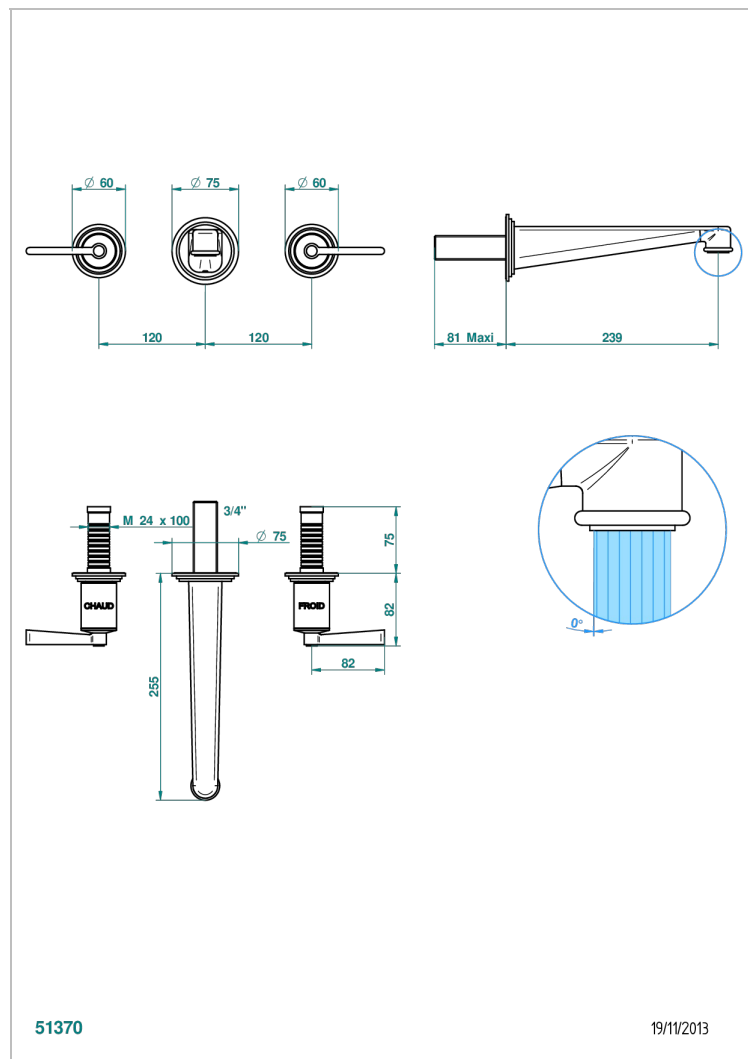

FAUBOURG WHITE PORCELAIN WITH LEVER

G2J-40SGB

Trim only for wall mounted 3-hole basin mixer

51370

19/11/2013

CHARACTERISTIC

- Faubourg White Porcelain with lever
- Trim only for wall mounted 3-hole basin mixer

TECHNICAL SPECS

- Recommandé : 3 bars (max. 5 bars) - Advised : 43,5 psi (max. 72 psi)
- 15 l/min à 3 bars (4 gpm at 43.5 psi)

RELATED SKU'S

- Ref. G00-40AC Rough parts for wall mounted 3 hole mixer, cross handle version
- Ref. G00-40AM Rough parts for wall mounted 3 hole mixer, lever handle version