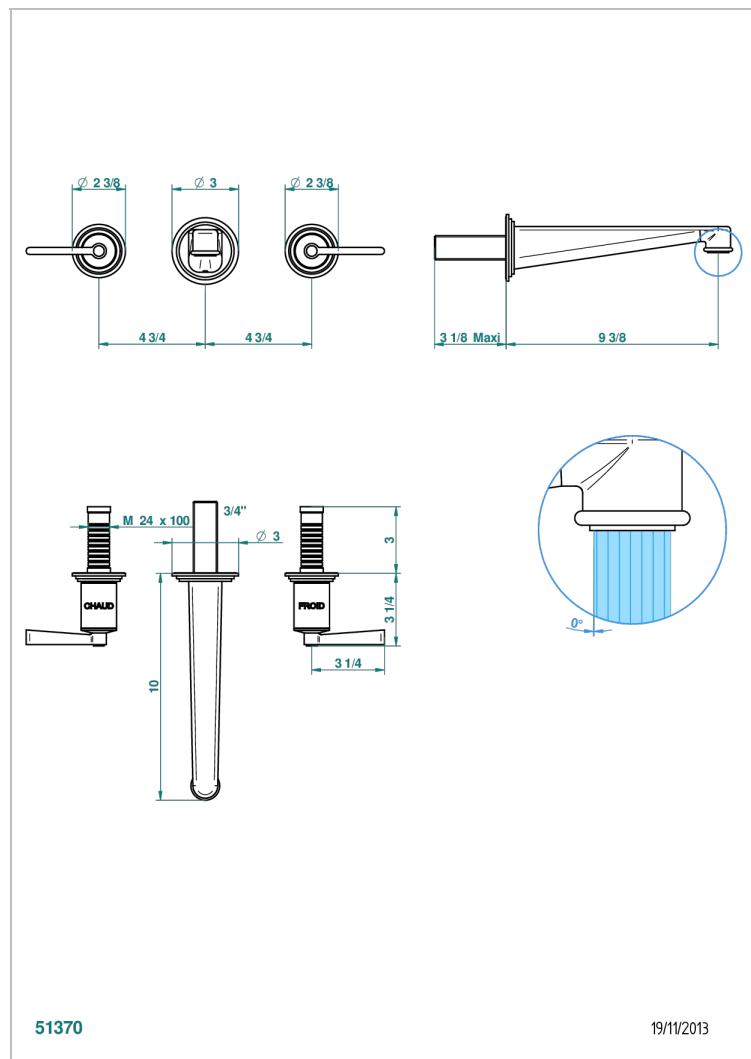

FAUBOURG WHITE PORCELAIN WITH LEVER

G2J-40SGB

Trim only for wall mounted 3-hole basin mixer

CHARACTERISTIC

- Faubourg White Porcelain with lever
- Trim only for wall mounted 3-hole basin mixer

TECHNICAL SPECS

- Recommandé : 3 bars (max. 5 bars) - Advised : 43,5 psi (max. 72 psi)
- 15 l/min à 3 bars (4 gpm at 43.5 psi)

RELATED SKU'S

- Ref. G00-40AC Rough parts for wall mounted 3 hole mixer, cross handle version
- Ref. G00-40AM Rough parts for wall mounted 3 hole mixer, lever handle version