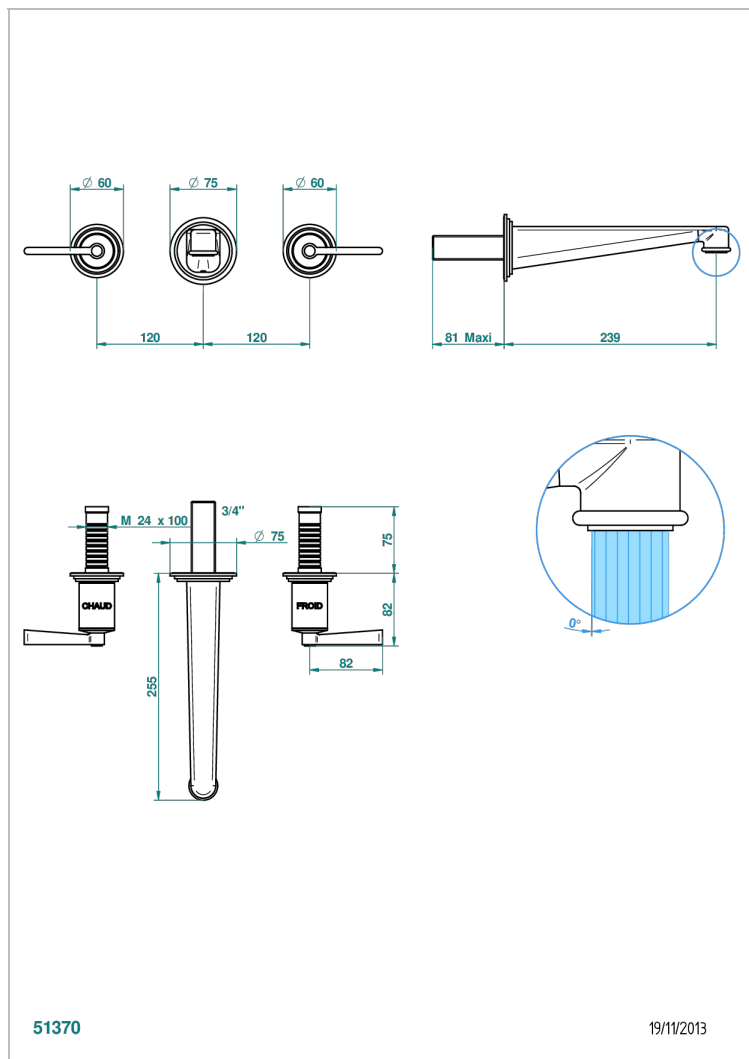

# FAUBOURG PORCELANA BLANCA CON MANETAS

THG<sup>®</sup>  
PARIS

G2J-40SGB

Trim only for wall mounted 3-hole basin mixer

## CARACTERÍSTICAS

- Faubourg porcelana blanca con manetas
- Trim only for wall mounted 3-hole basin mixer

## PRODUCTOS RELACIONADOS

- Ref. G00-40AC Rough parts for wall mounted 3 hole mixer, cross handle version
- Ref. G00-40AM Rough parts for wall mounted 3 hole mixer, lever handle version