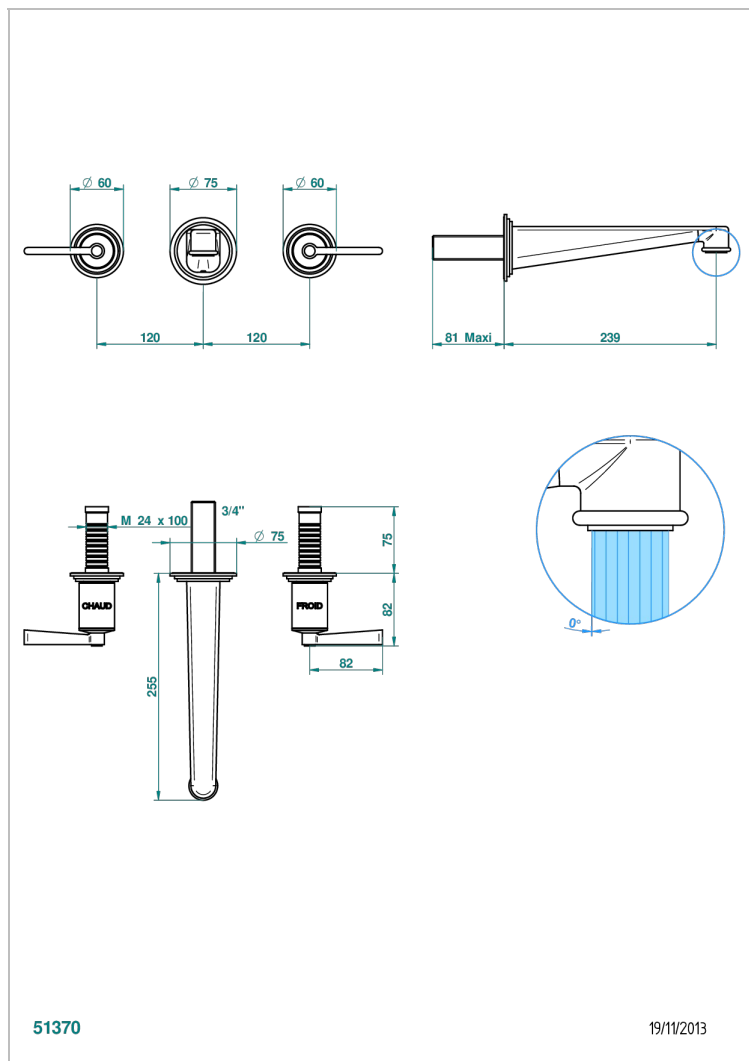

# FAUBOURG WHITE PORCELAIN WITH LEVER

G2J-40SGB

Trim only for wall mounted 3-hole basin mixer

## CHARACTERISTIC

- Faubourg White Porcelain with lever
- Trim only for wall mounted 3-hole basin mixer

## RELATED SKU'S

- Ref. G00-40AC Rough parts for wall mounted 3 hole mixer, cross handle version
- Ref. G00-40AM Rough parts for wall mounted 3 hole mixer, lever handle version