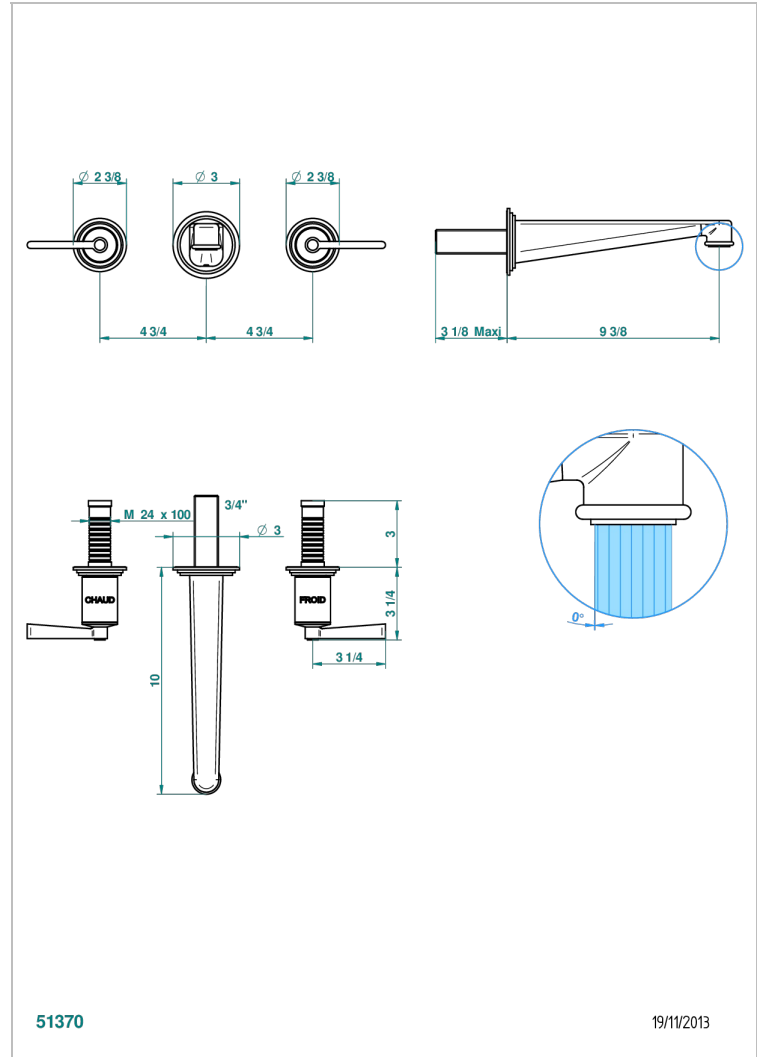

# FAUBOURG PORCELANA BLANCA CON MANETAS

G2J-40SGB

Trim only for wall mounted 3-hole basin mixer

THG  
PARIS

51370

19/11/2013

## CARACTERÍSTICAS

- Faubourg porcelana blanca con manetas
- Trim only for wall mounted 3-hole basin mixer

## PRODUCTOS RELACIONADOS

- Ref. G00-40AC Rough parts for wall mounted 3 hole mixer, cross handle version
- Ref. G00-40AM Rough parts for wall mounted 3 hole mixer, lever handle version