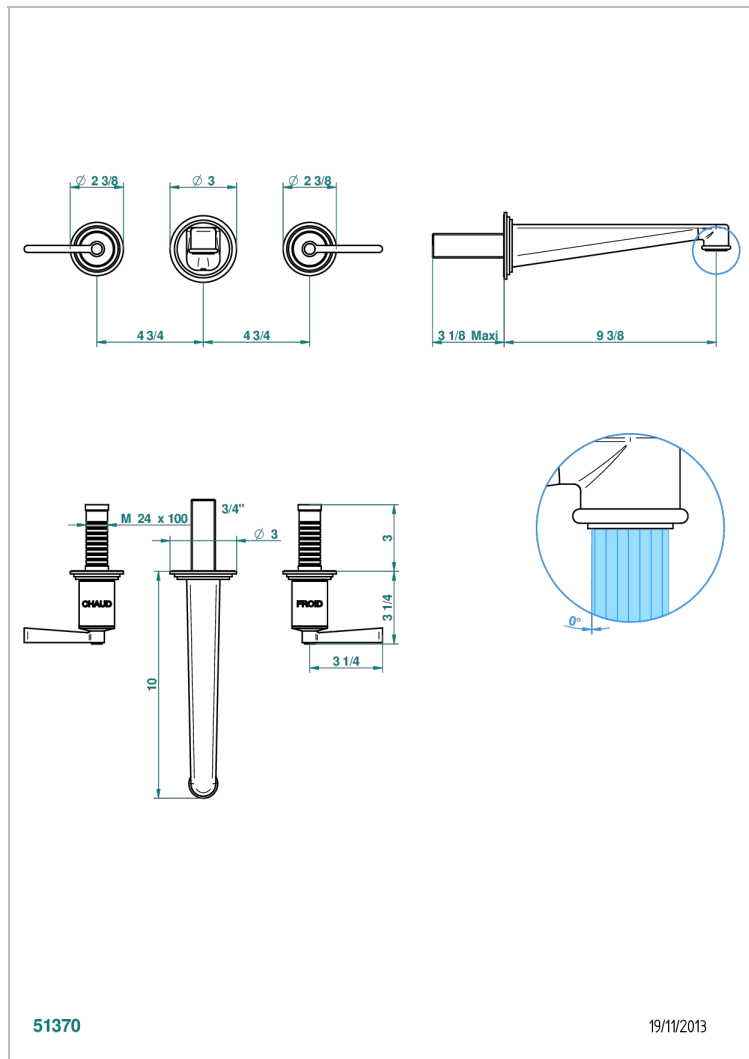

# FAUBOURG WHITE PORCELAIN WITH LEVER

G2J-40SGB

Trim only for wall mounted 3-hole basin mixer

## CHARACTERISTIC

- Faubourg White Porcelain with lever
- Trim only for wall mounted 3-hole basin mixer

## RELATED SKU'S

- Ref. G00-40AC Rough parts for wall mounted 3 hole mixer, cross handle version
- Ref. G00-40AM Rough parts for wall mounted 3 hole mixer, lever handle version