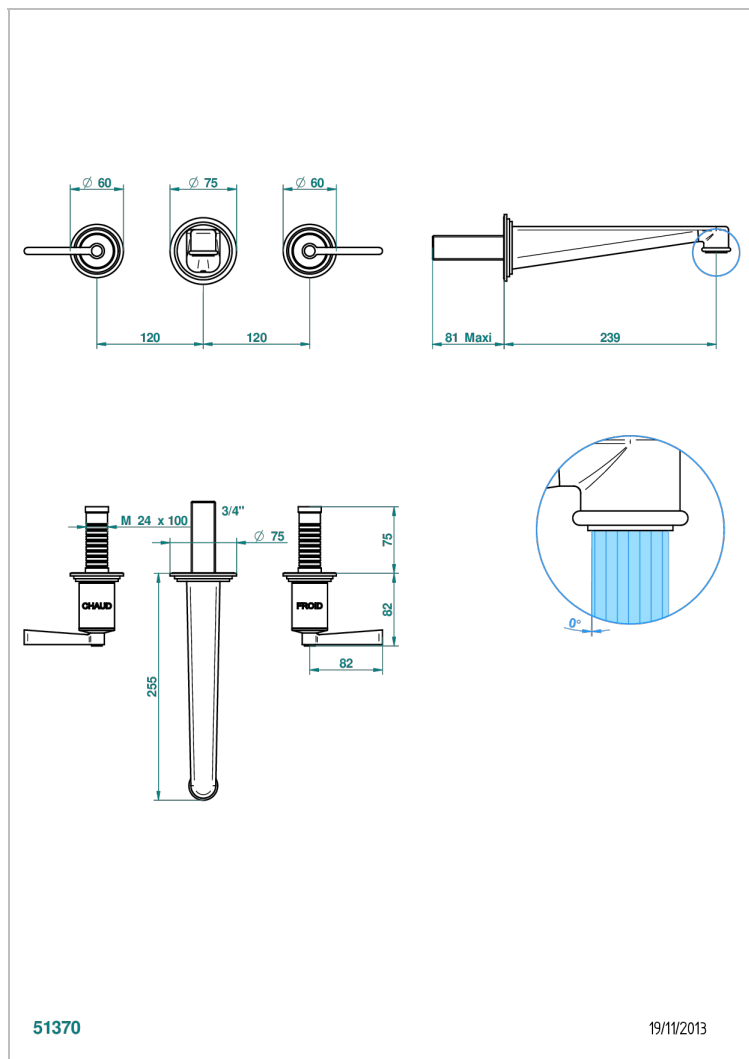

FAUBOURG PORCELANA BLANCA CON MANETAS

G2J-40SGB

Trim only for wall mounted 3-hole basin mixer

CARACTERÍSTICAS

- Faubourg porcelana blanca con manetas
- Trim only for wall mounted 3-hole basin mixer

ESPECIFICACIONES TÉCNICAS

- Recommandé : 3 bars (max. 5 bars) - Advised : 43,5 psi (max. 72 psi)
- 15 l/min à 3 bars (4 gpm at 43.5 psi)

PRODUCTOS RELACIONADOS

- Ref. G00-40AC Rough parts for wall mounted 3 hole mixer, cross handle version
- Ref. G00-40AM Rough parts for wall mounted 3 hole mixer, lever handle version