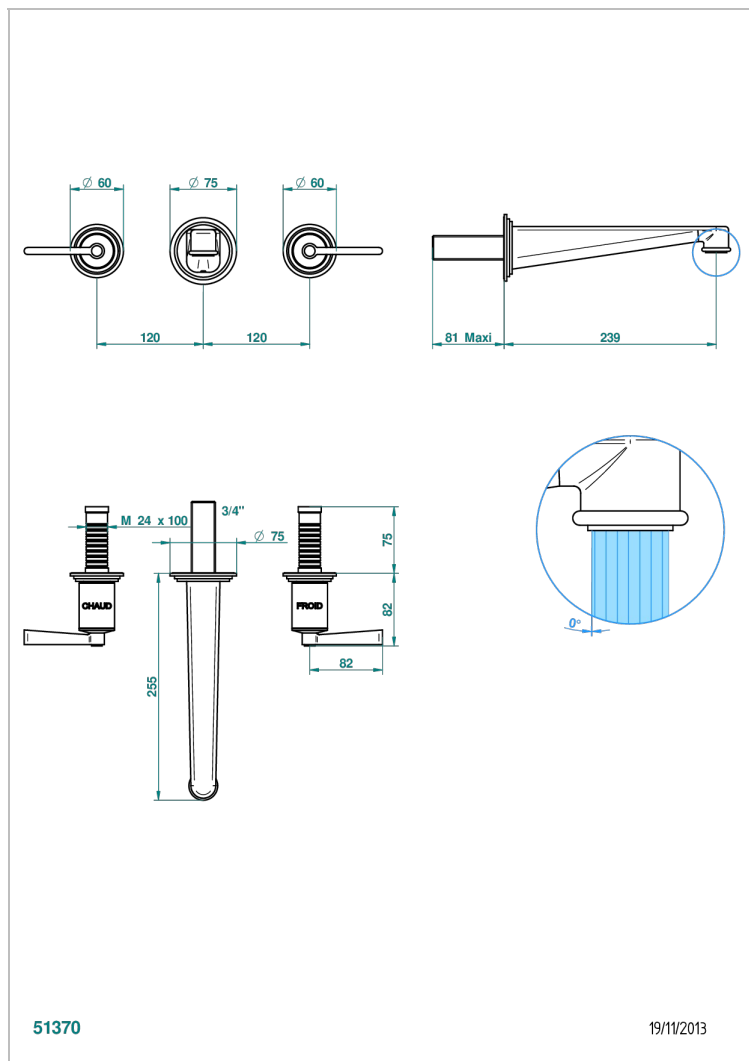

# FAUBOURG WHITE PORCELAIN WITH LEVER

G2J-40SGB

Trim only for wall mounted 3-hole basin mixer

51370

19/11/2013

## CHARACTERISTIC

- Faubourg White Porcelain with lever
- Trim only for wall mounted 3-hole basin mixer

## RELATED SKU'S

- Ref. G00-40AC Rough parts for wall mounted 3 hole mixer, cross handle version
- Ref. G00-40AM Rough parts for wall mounted 3 hole mixer, lever handle version