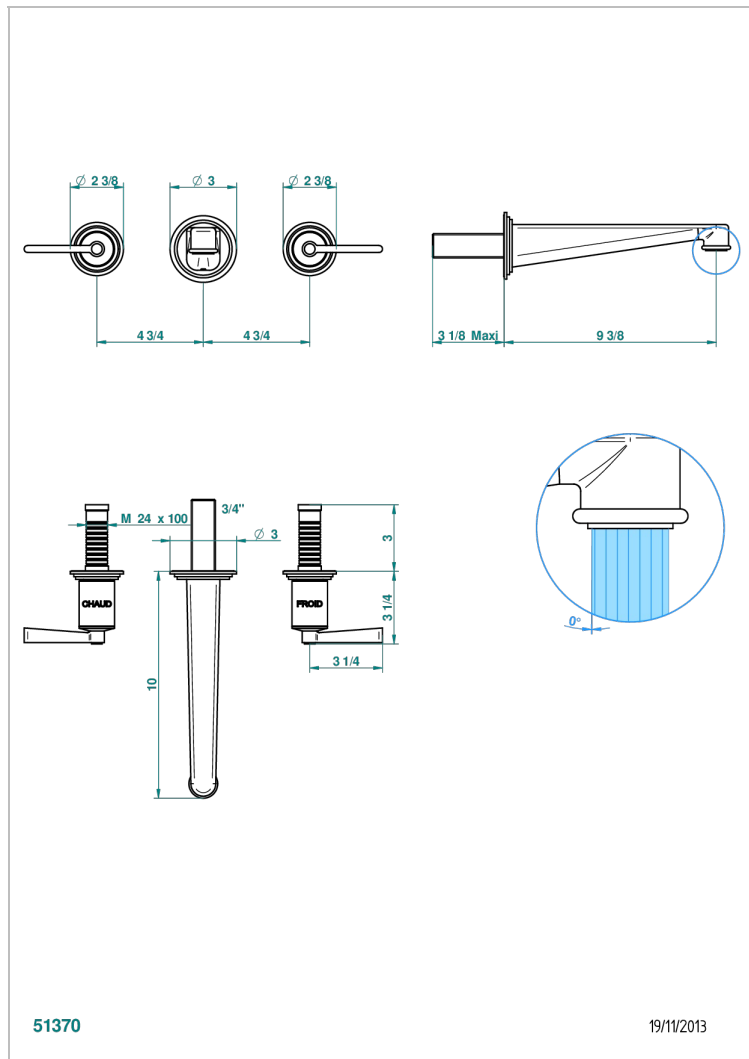

FAUBOURG PORCELANA BLANCA CON MANETAS

G2J-40SGB

Trim only for wall mounted 3-hole basin mixer

CARACTERÍSTICAS

- Faubourg porcelana blanca con manetas
- Trim only for wall mounted 3-hole basin mixer

ESPECIFICACIONES TÉCNICAS

- Recommandé : 3 bars (max. 5 bars) - Advised : 43,5 psi (max. 72 psi)
- 15 l/min à 3 bars (4 gpm at 43.5 psi)

PRODUCTOS RELACIONADOS

- Ref. G00-40AC Rough parts for wall mounted 3 hole mixer, cross handle version
- Ref. G00-40AM Rough parts for wall mounted 3 hole mixer, lever handle version