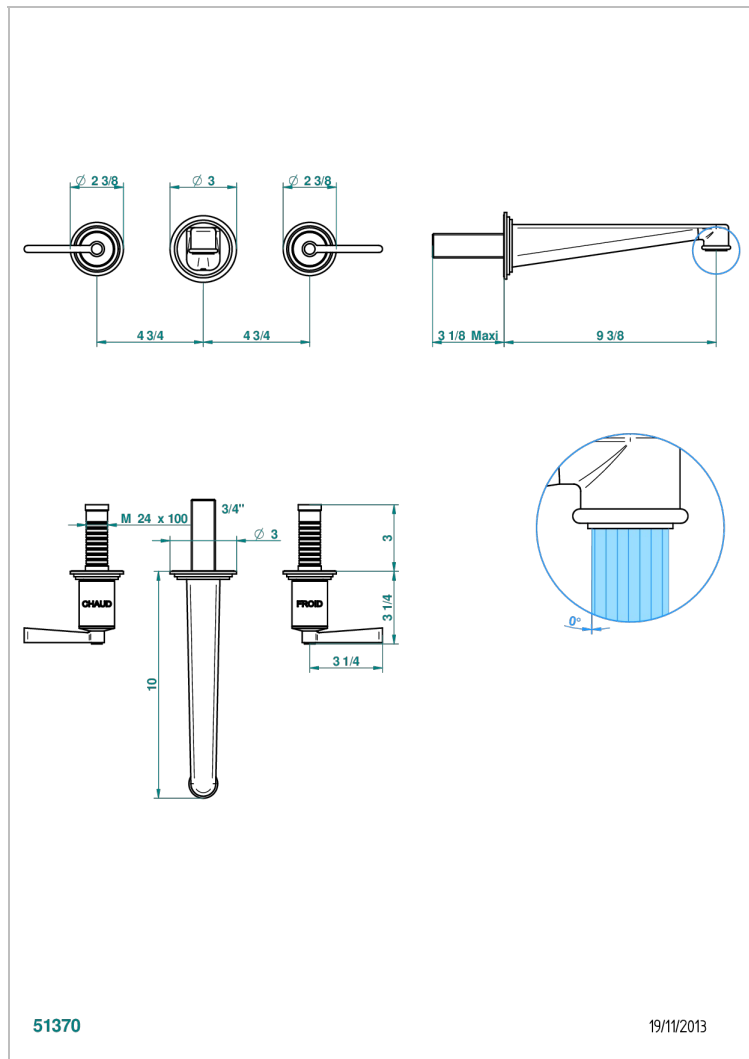

FAUBOURG WHITE PORCELAIN WITH LEVER

G2J-40SGB

Trim only for wall mounted 3-hole basin mixer

CHARACTERISTIC

- Faubourg White Porcelain with lever
- Trim only for wall mounted 3-hole basin mixer

TECHNICAL SPECS

- Recommandé : 3 bars (max. 5 bars) - Advised : 43,5 psi (max. 72 psi)
- 15 l/min à 3 bars (4 gpm at 43.5 psi)

RELATED SKU'S

- Ref. G00-40AC Rough parts for wall mounted 3 hole mixer, cross handle version
- Ref. G00-40AM Rough parts for wall mounted 3 hole mixer, lever handle version