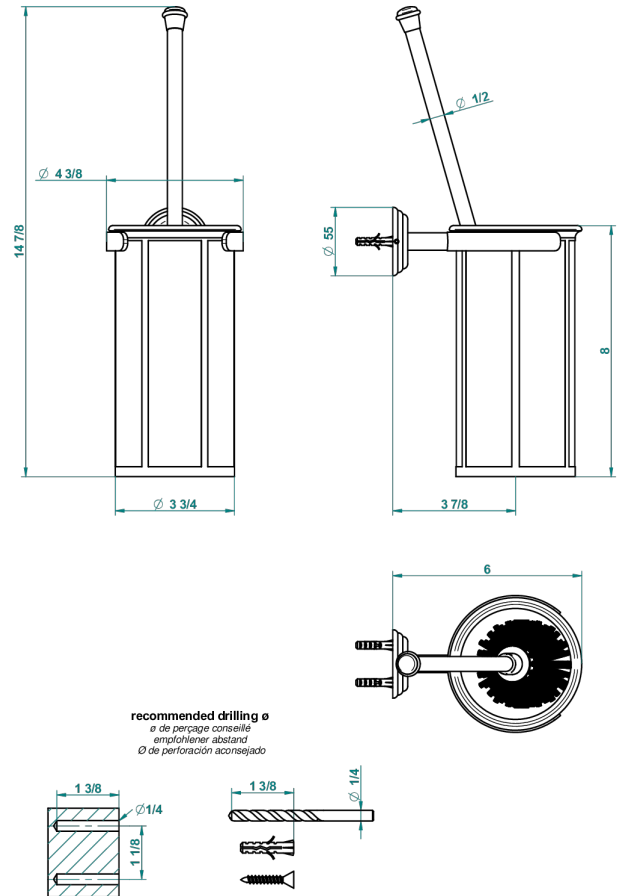

ITHAQUE GOLD DECOR

A7A-4720B

Wall mounted WC brush and porcelain holder

51369

10/06/2016

CHARACTERISTIC

- Ithaque Gold decor
- Wall mounted WC brush and porcelain holder

AVAILABLE FINITIONS