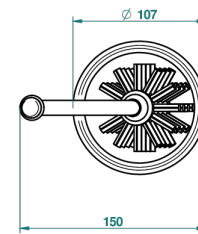

# ITHAQUE GOLD DECOR

A7A-4700B

Porcelain toilet brush holder with brush floor mounted

THG<sup>®</sup>  
PARIS

51368

19/11/2013

## CHARACTERISTIC

- Ithaque Gold decor
- Porcelain toilet brush holder with brush floor mounted