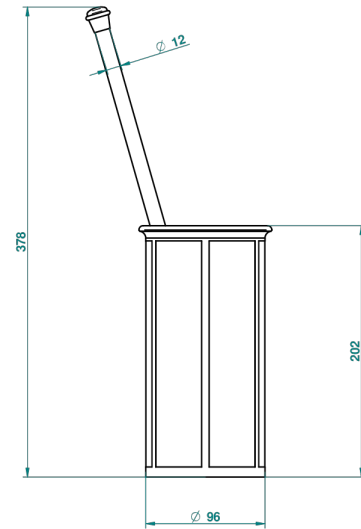

# ITHAQUE GOLD DECOR

A7A-4700B

Porcelain toilet brush holder with brush floor mounted

THG<sup>®</sup>  
PARIS

51368

19/11/2013

## CHARACTERISTIC

- Ithaque Gold decor
- Porcelain toilet brush holder with brush floor mounted