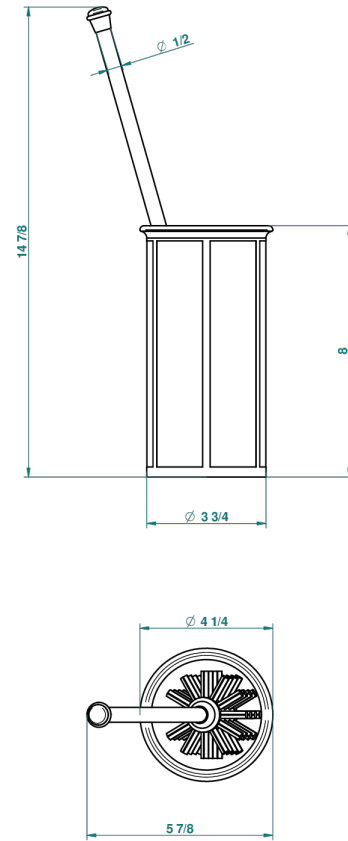

ITHAQUE GOLD DECOR

A7A-4700B

Porcelain toilet brush holder with brush floor mounted

THG[®]
PARIS

51368

19/11/2013

CHARACTERISTIC

- Ithaque Gold decor
- Porcelain toilet brush holder with brush floor mounted