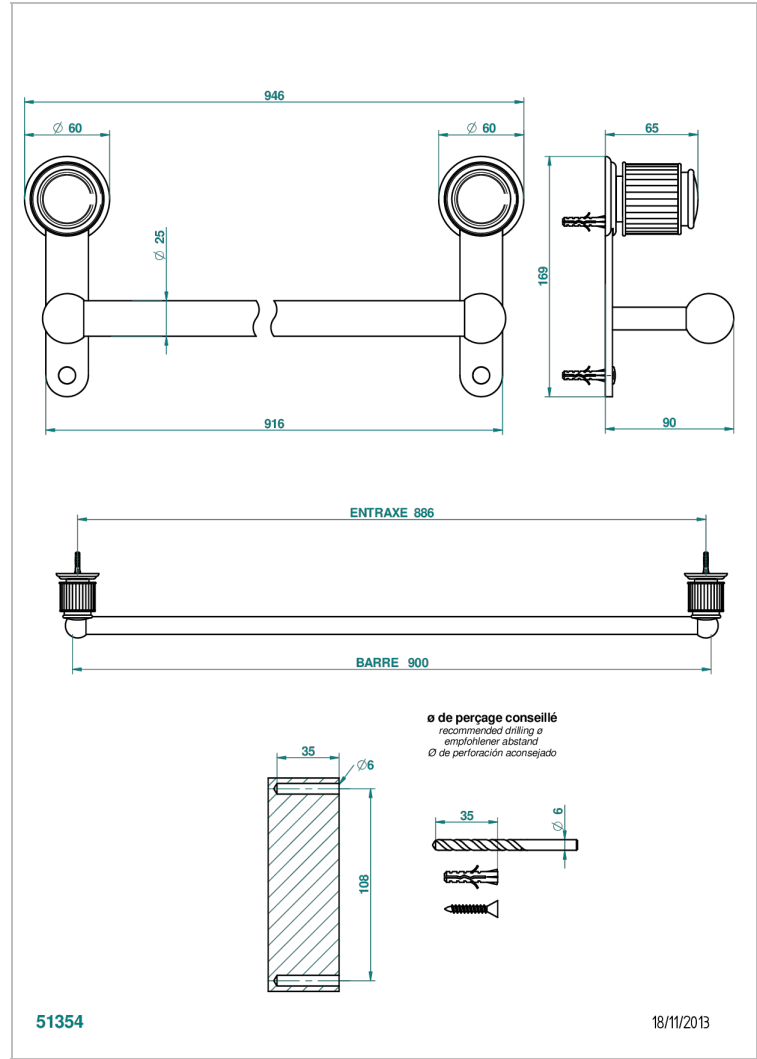

JAIPUR BLACK ONYX

A9C-526

Towel bar, 35 1/2" long

51354

18/11/2013

CHARACTERISTIC

- Jaipur Black Onyx
- Towel bar, 35 1/2" long

AVAILABLE FINITIONS