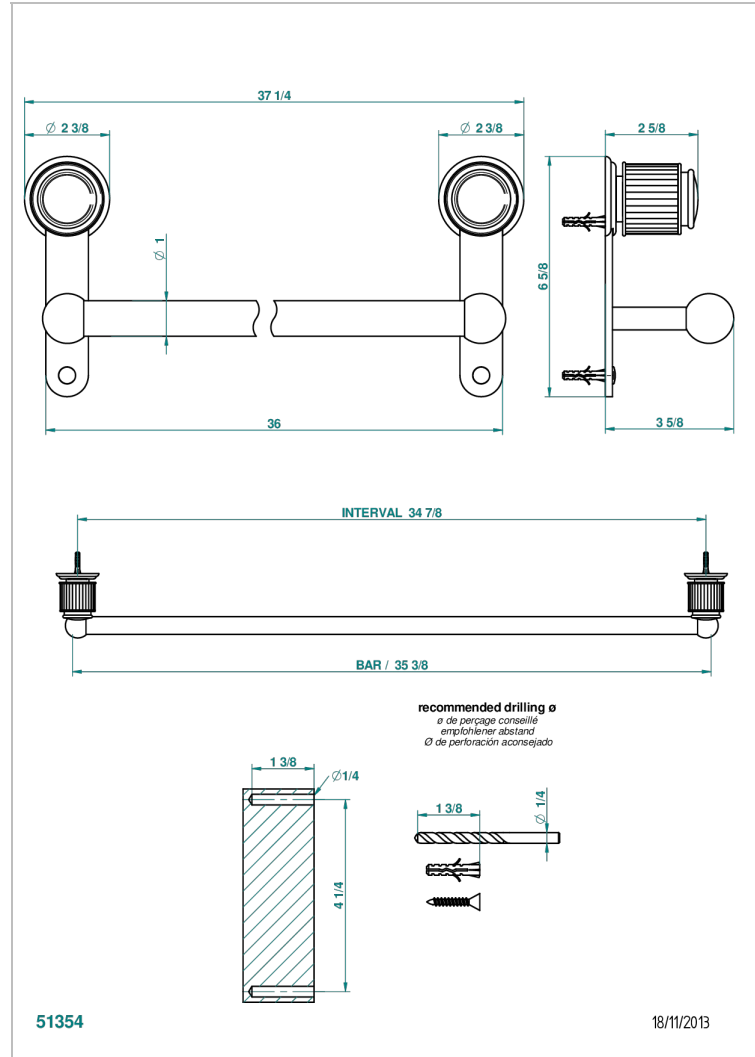

JAIPUR BLACK ONYX

A9C-526

Towel bar, 35 1/2" long

CHARACTERISTIC

- Jaipur Black Onyx
- Towel bar, 35 1/2" long

AVAILABLE FINITIONS

Black ceram - D30
Blush PVD - H62
Brass color PVD - H49
Brown bronze color PVD - F33
Chrome polished - A02
Chrome polished / gold polished - G02