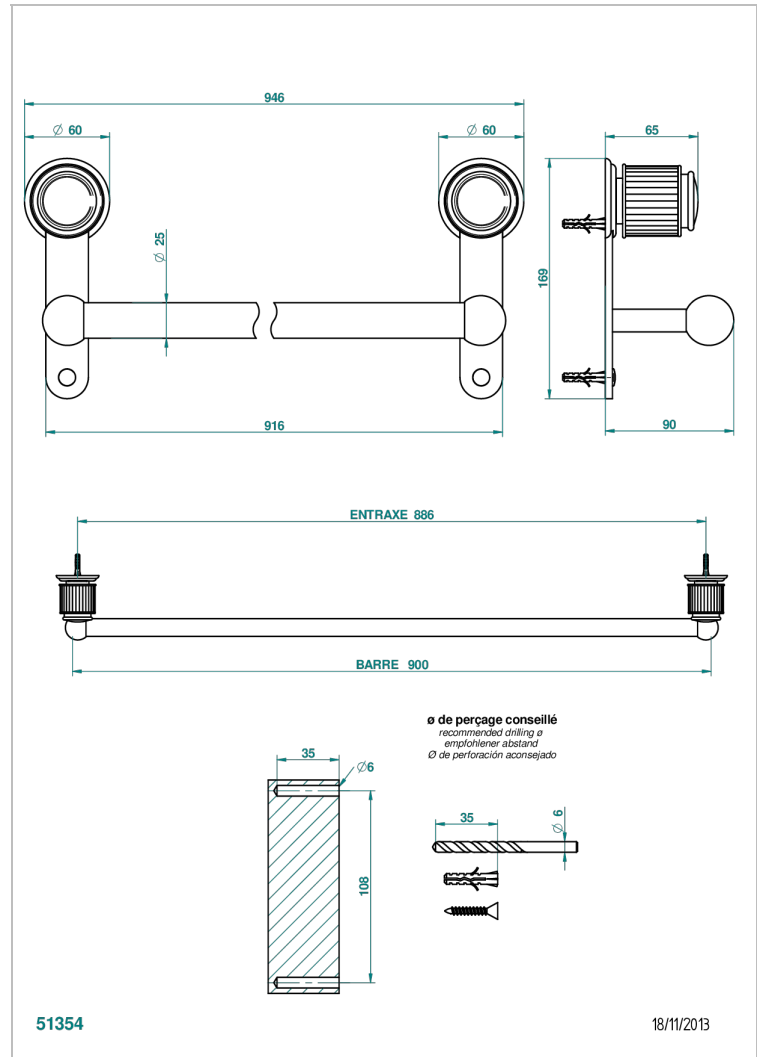

JAIPUR BLACK ONYX

A9C-526

Bath towel holder, length: 900 mm

CHARACTERISTIC

- Jaipur Black Onyx
- Bath towel holder, length: 900 mm

AVAILABLE FINITIONS

Antique nickel - H28
Black ceram - D30
Blush PVD - H62
Brass color PVD - H49
Brown bronze color PVD - F33
Gold color PVD - H52