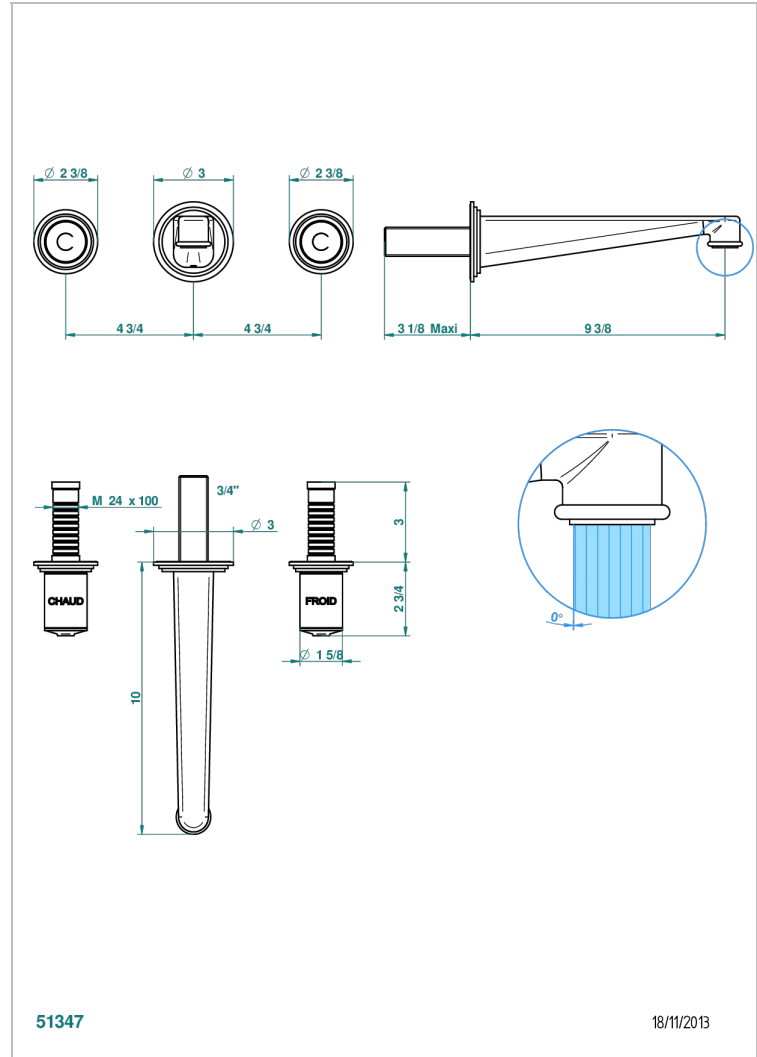

FAUBOURG METAL

G2T-41SGB

Trim only for wall mounted 3-hole bath mixer

51347

18/11/2013

CHARACTERISTIC

- Faubourg Metal
- Trim only for wall mounted 3-hole bath mixer

TECHNICAL SPECS

- Recommandé : 3 bars (max. 5 bars) - Advised : 43,5 psi (max. 72 psi)
- Bec : 35 l/min à 3 bars
- Spout : 9.26 gpm at 43.5 psi

RELATED SKU'S

- Ref. G00-40AC Rough parts for wall mounted 3 hole mixer, cross handle version
- Ref. G00-40AM Rough parts for wall mounted 3 hole mixer, lever handle version