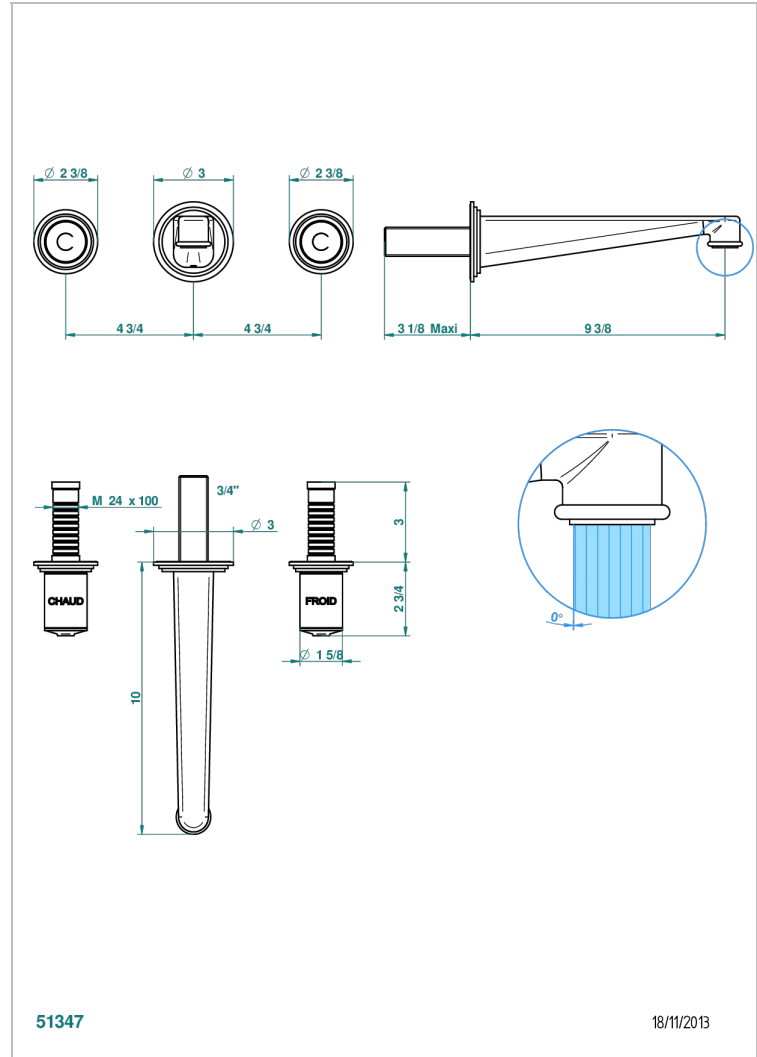

# FAUBOURG METAL

G2T-41SGB

Trim only for wall mounted 3-hole bath mixer

THG<sup>®</sup>  
PARIS

## CHARACTERISTIC

- Faubourg Metal
- Trim only for wall mounted 3-hole bath mixer

## TECHNICAL SPECS

- Recommandé : 3 bars (max. 5 bars) - Advised : 43,5 psi (max. 72 psi)
- Bec : 35 l/min à 3 bars
- Spout : 9.26 gpm at 43.5 psi

## RELATED SKU'S

- Ref. G00-40AC Rough parts for wall mounted 3 hole mixer, cross handle version
- Ref. G00-40AM Rough parts for wall mounted 3 hole mixer, lever handle version