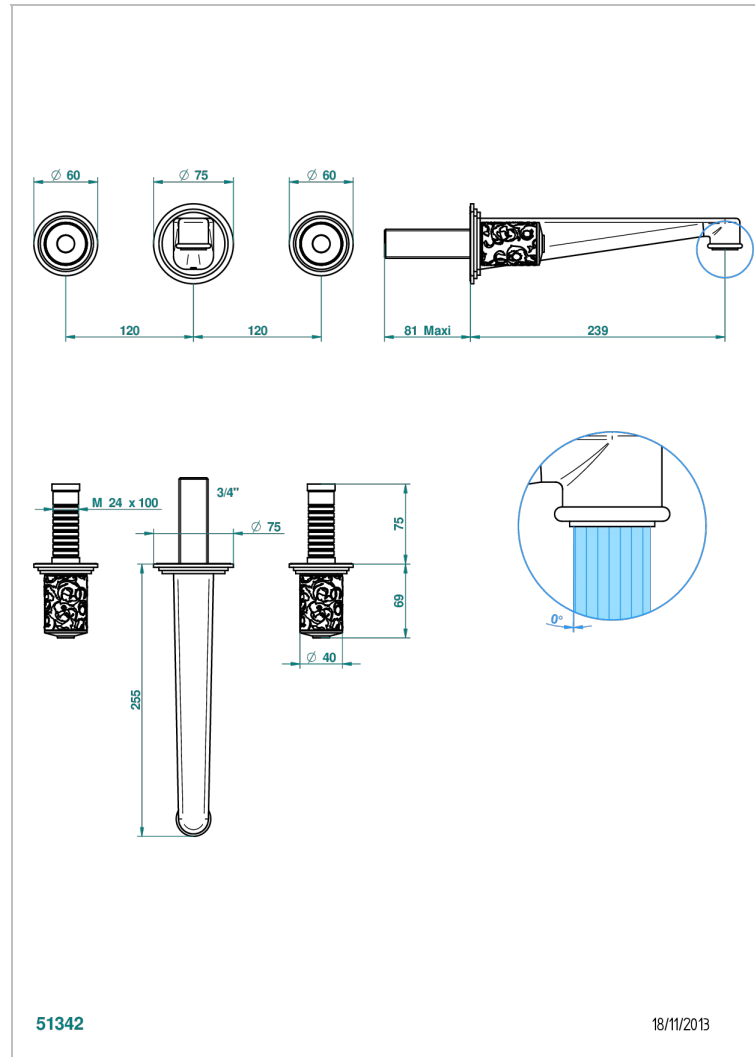

FRIVOLE

G2R-40SGBUS

Trim for wall mounted 3-hole lavatory set only

THG[®]
PARIS

CHARACTERISTIC

- Frivole
- Trim for wall mounted 3-hole lavatory set only

TECHNICAL SPECS

- Recommandé : 3 bars (max. 5 bars) - Advised : 43,5 psi (max. 72 psi)
- 15 l/min à 3 bars (4 gpm at 43.5 psi)

RELATED SKU'S

- Ref. G00-40AM/US Rough parts for wall set (one counter clockwise and one clockwise cartridges)

AVAILABLE FINITIONS

Black ceram - D30
Blush PVD - H62
Brass color PVD - H49
Brown bronze color PVD - F33
Chrome polished - A02
Chrome polished / gold polished - G02

Matt nickel color PVD - H56
Nickel antique / Sovereign - H28
Nickel color PVD - H55
Nickel polished - B01
Soft gold - F30
Soft matt gold - F31

Umber PVD - H66