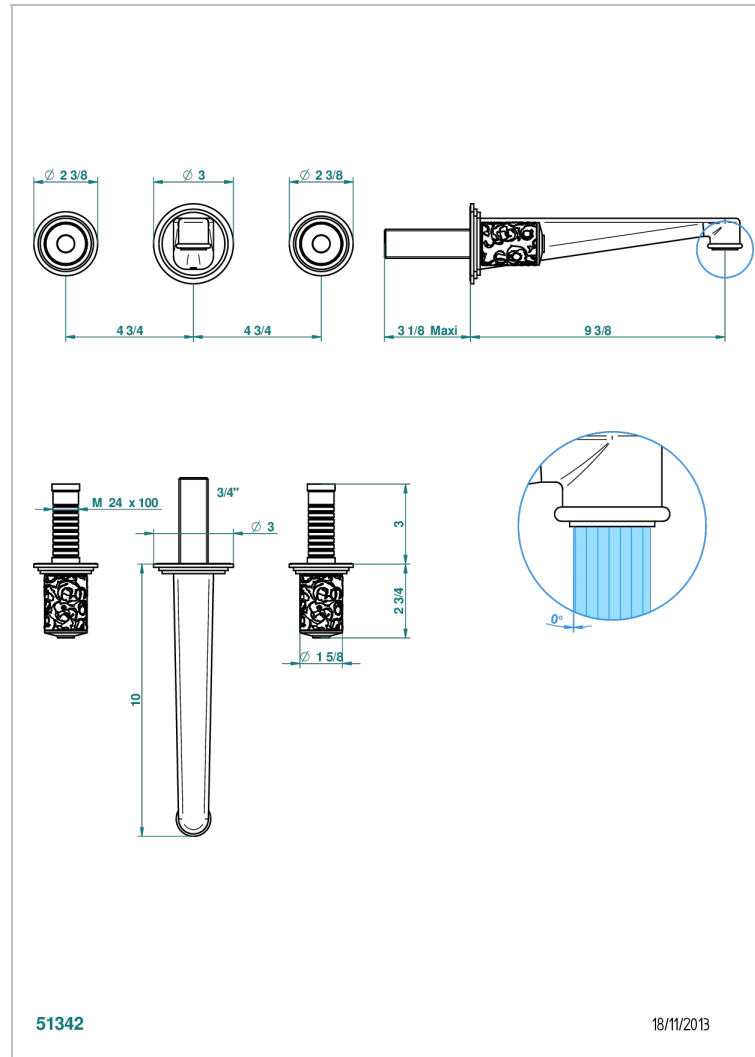

FRIVOLE

G2R-40SGB

Trim only for wall mounted 3-hole basin mixer

51342

18/11/2013

CHARACTERISTIC

- Frivole
- Trim only for wall mounted 3-hole basin mixer

TECHNICAL SPECS

- Recommandé : 3 bars (max. 5 bars) - Advised : 43,5 psi (max. 72 psi)
- 15 l/min à 3 bars (4 gpm at 43.5 psi)

RELATED SKU'S

- Ref. G00-40AC Rough parts for wall mounted 3 hole mixer, cross handle version
- Ref. G00-40AM Rough parts for wall mounted 3 hole mixer, lever handle version

AVAILABLE FINITIONS

Antique nickel - H28
Black ceram - D30
Blush PVD - H62
Brass color PVD - H49
Brown bronze color PVD - F33
Gold color PVD - H52

Graphite PVD - H64
Matt Umber PVD - H67
Matt blush PVD - H60
Matt brass color PVD - H50
Matt brown bronze color PVD - F34
Matt chrome - C02