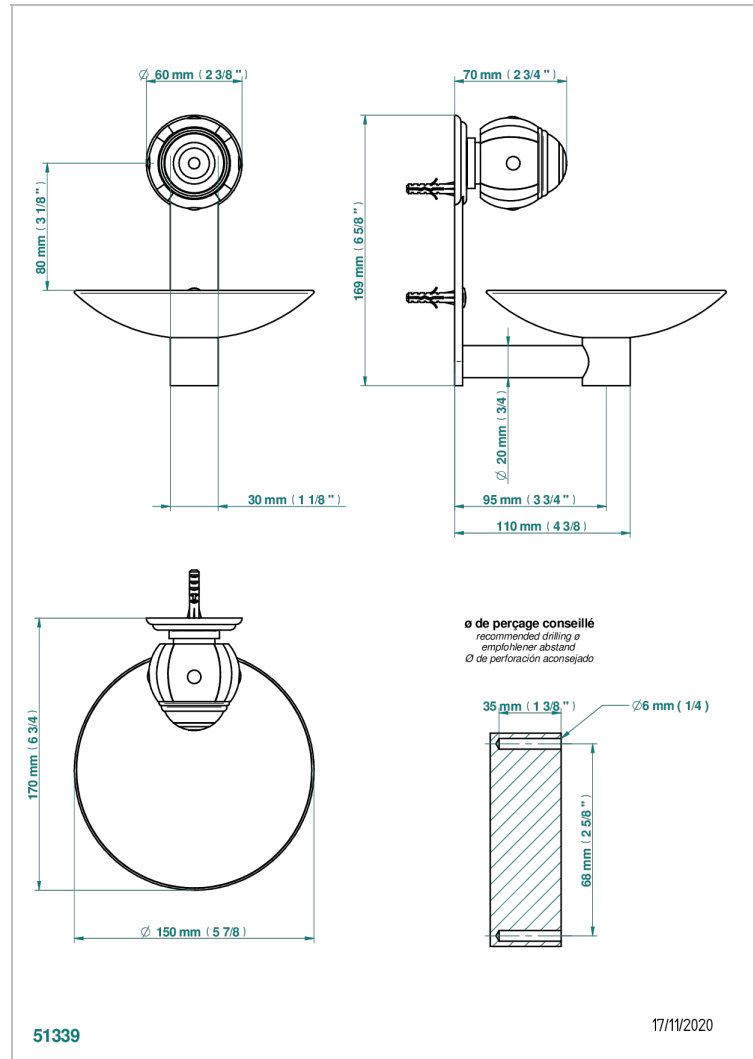

ITHAQUE GOLD DECOR

A7A-546GM

Soap dish, wall mounted, 6" diameter

CHARACTERISTIC

- Ithaque Gold decor
- Soap dish, wall mounted, 6" diameter

AVAILABLE FINITIONS

Black ceram - D30
Blush PVD - H62
Brass color PVD - H49
Brown bronze color PVD - F33
Chrome polished - A02
Chrome polished / gold polished - G02