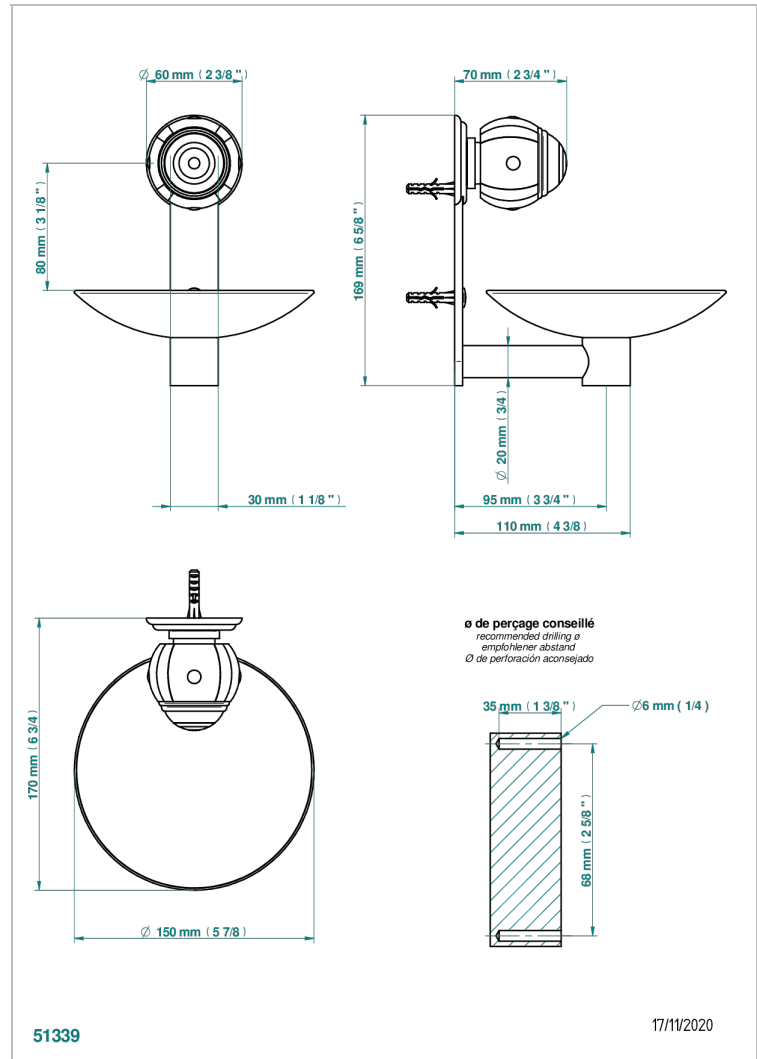

ITHAQUE GOLD DECOR

A7A-546GM

Wall mounted soap dish, \varnothing 150 mm

THG[®]
PARIS

CHARACTERISTIC

- Ithaque Gold decor
- Wall mounted soap dish, \varnothing 150 mm

AVAILABLE FINITIONS

Antique nickel - H28
Black ceram - D30
Blush PVD - H62
Brass color PVD - H49
Brown bronze color PVD - F33
Gold color PVD - H52

Nickel color PVD - H55
Polished chrome (color finish) - A02
Polished chrome / Polished gold (color finish) - G02
Polished gold (color finish) - F01
Polished nickel - B01
Soft gold - F30

Soft matt gold - F31
Umber PVD - H66
Varnished matt antique red copper (color finish) - H07