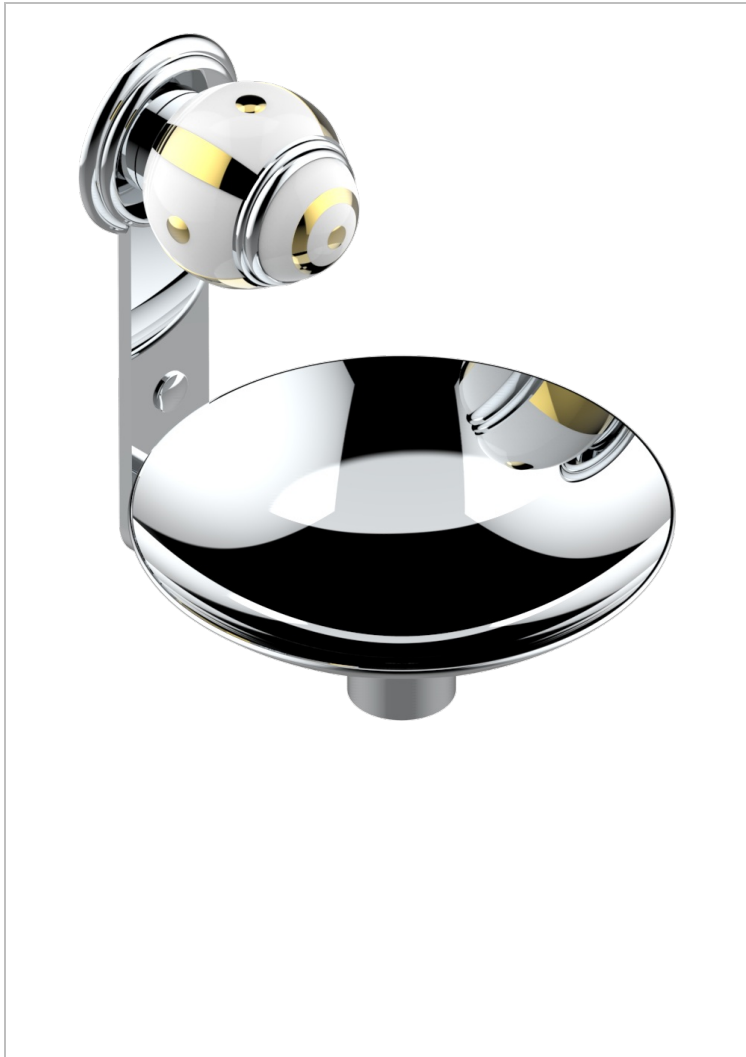

ITHAQUE GOLD DECOR

A7A-546GM

Wall mounted soap dish, \varnothing 150 mm

THG[®]
PARIS

CHARACTERISTIC

- Ithaque Gold decor
- Wall mounted soap dish, \varnothing 150 mm

AVAILABLE FINITIONS

Antique nickel - H28
Black ceram - D30
Blush PVD - H62
Brass color PVD - H49
Brown bronze color PVD - F33
Gold color PVD - H52

Graphite PVD - H64
Lacquered light bronze - D01
Matt Umber PVD - H67
Matt blush PVD - H60
Matt brass color PVD - H50
Matt brown bronze color PVD - F34

Matt chrome - C02
Matt gold - F07
Matt gold color PVD - H53
Matt graphite PVD - H65
Matt nickel (color finish) - C01
Matt nickel color PVD - H56

Nickel color PVD - H55
Polished chrome (color finish) - A02
Polished chrome / Polished gold (color finish) - G02
Polished gold (color finish) - F01
Polished nickel - B01
Soft gold - F30

Soft matt gold - F31
Umber PVD - H66
Varnished matt antique red copper (color finish) - H07