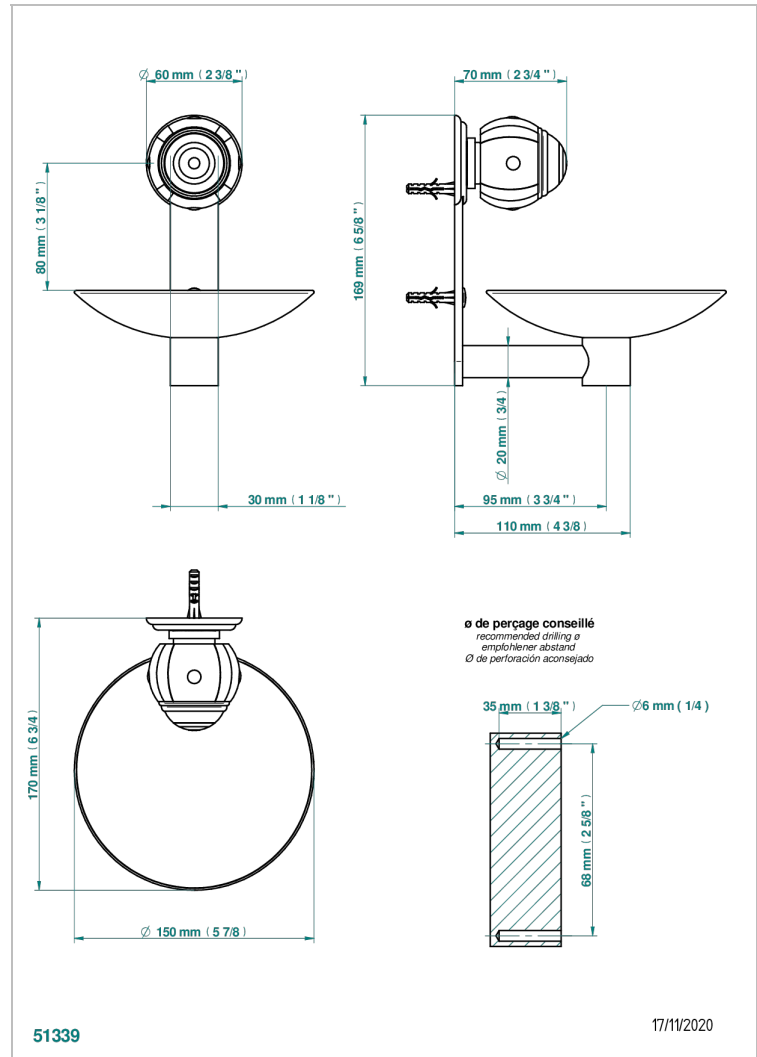

ITHAQUE GOLD DECOR

A7A-546GM

Wall mounted soap dish, \varnothing 150 mm

THG[®]
PARIS

CHARACTERISTIC

- Ithaque Gold decor
- Wall mounted soap dish, \varnothing 150 mm

AVAILABLE FINITIONS

Antique nickel - H28
Black ceram - D30
Blush PVD - H62
Brass color PVD - H49
Brown bronze color PVD - F33
Gold color PVD - H52

Nickel color PVD - H55
Polished chrome (color finish) - A02
Polished chrome / Polished gold (color finish) - G02
Polished gold (color finish) - F01
Polished nickel - B01
Soft gold - F30

Soft matt gold - F31
Umber PVD - H66
Varnished matt antique red copper (color finish) - H07