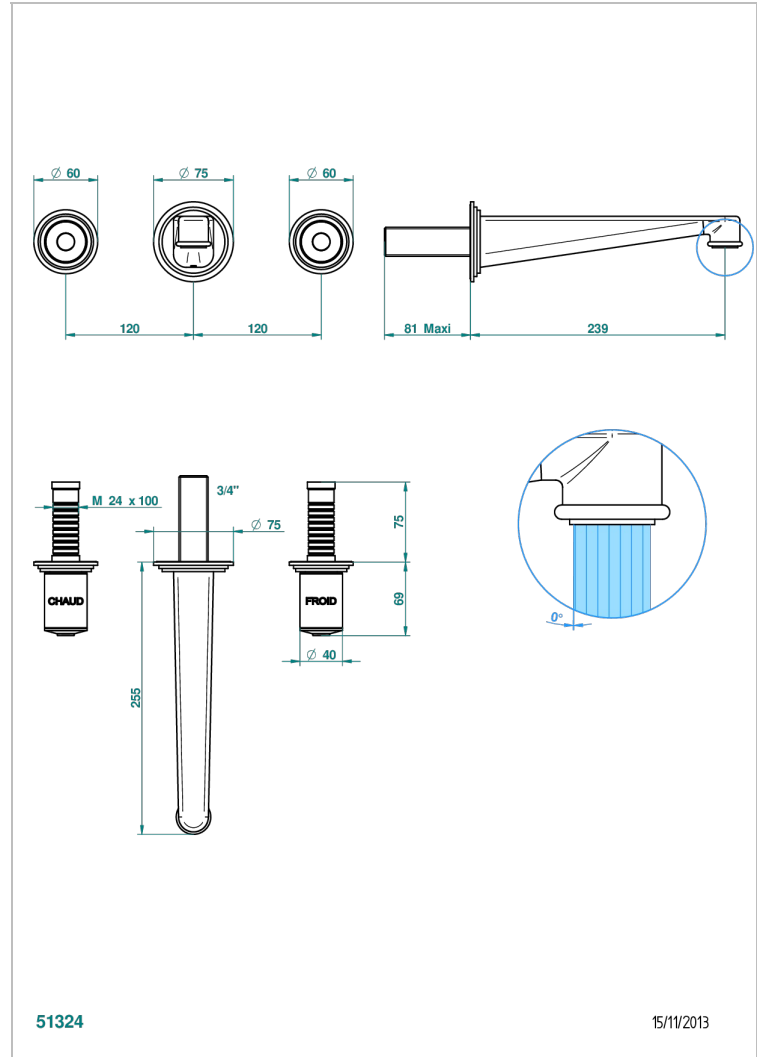

FAUBOURG BLACK PORCELAIN

G2L-40SGBUS

Trim for wall mounted 3-hole lavatory set only

THG[®]
PARIS

51324

15/11/2013

CHARACTERISTIC

- Faubourg Black Porcelain
- Trim for wall mounted 3-hole lavatory set only

TECHNICAL SPECS

- Recommandé : 3 bars (max. 5 bars) - Advised : 43,5 psi (max. 72 psi)
- 15 l/min à 3 bars (4 gpm at 43.5 psi)

RELATED SKU'S

- Ref. G00-40AM/US Rough parts for wall set (one counter clockwise and one clockwise cartridges)