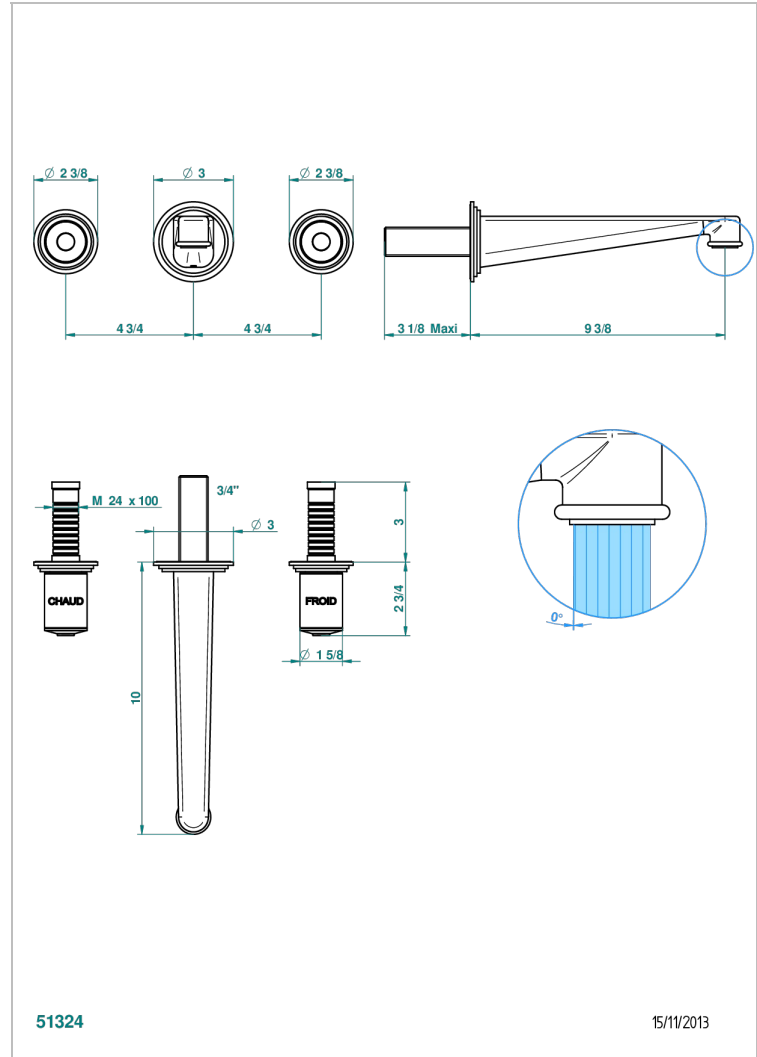

FAUBOURG BLACK PORCELAIN

G2L-40SGBUS

Trim for wall mounted 3-hole lavatory set only

THG[®]
PARIS

51324

15/11/2013

CHARACTERISTIC

- Faubourg Black Porcelain
- Trim for wall mounted 3-hole lavatory set only

TECHNICAL SPECS

- Recommandé : 3 bars (max. 5 bars) - Advised : 43,5 psi (max. 72 psi)
- 15 l/min à 3 bars (4 gpm at 43.5 psi)

RELATED SKU'S

- Ref. G00-40AM/US Rough parts for wall set (one counter clockwise and one clockwise cartridges)