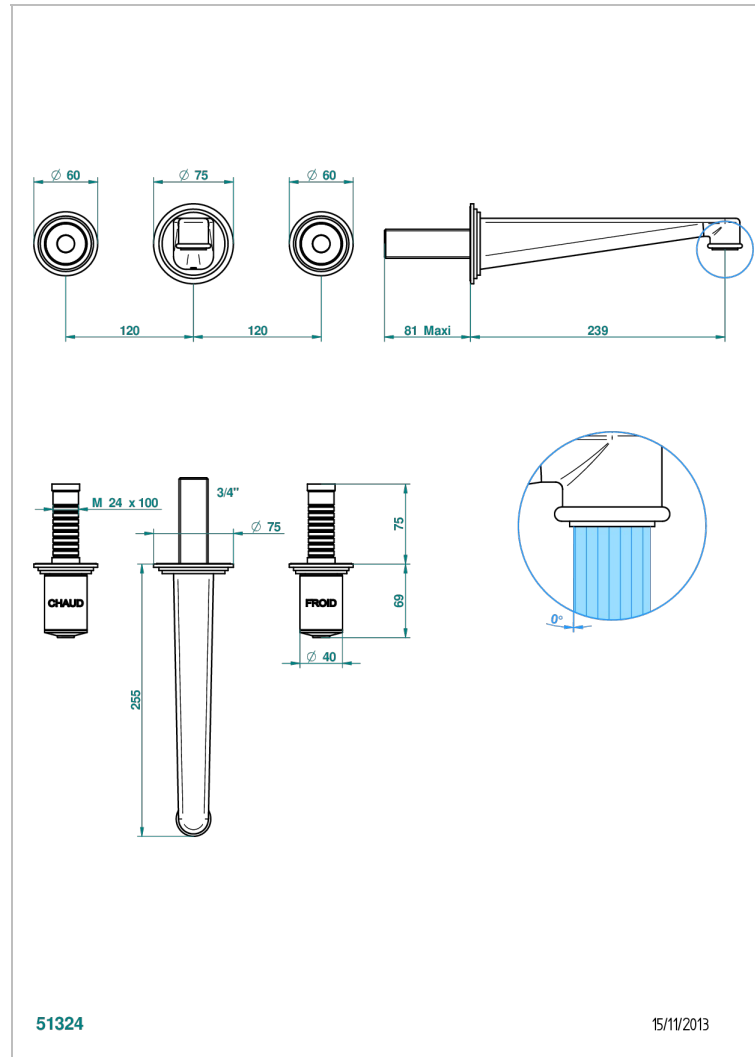

# FAUBOURG BLACK PORCELAIN

G2L-40SGB

Trim only for wall mounted 3-hole basin mixer

THG<sup>®</sup>  
PARIS

## CHARACTERISTIC

- Faubourg Black Porcelain
- Trim only for wall mounted 3-hole basin mixer

## RELATED SKU'S

- Ref. G00-40AC Rough parts for wall mounted 3 hole mixer, cross handle version
- Ref. G00-40AM Rough parts for wall mounted 3 hole mixer, lever handle version