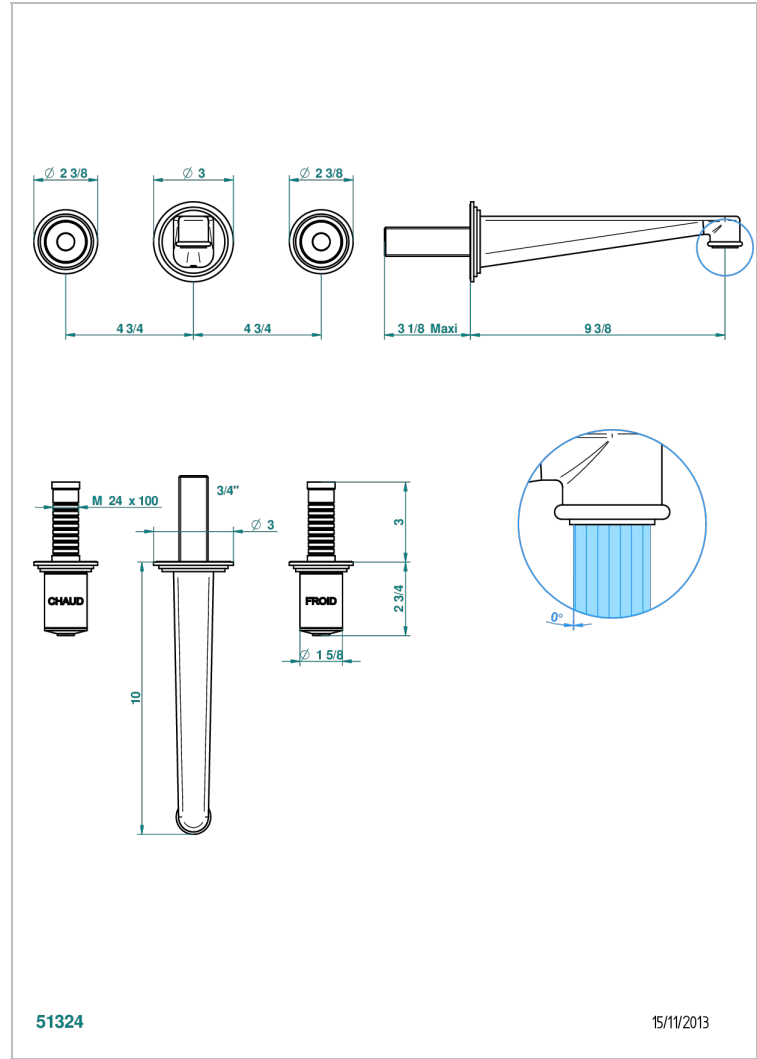

FAUBOURG BLACK PORCELAIN

G2L-40SGB

Trim only for wall mounted 3-hole basin mixer

THG[®]
PARIS

CHARACTERISTIC

- Faubourg Black Porcelain
- Trim only for wall mounted 3-hole basin mixer

TECHNICAL SPECS

- Recommandé : 3 bars (max. 5 bars) - Advised : 43,5 psi (max. 72 psi)
- 15 l/min à 3 bars (4 gpm at 43.5 psi)

RELATED SKU'S

- Ref. G00-40AC Rough parts for wall mounted 3 hole mixer, cross handle version
- Ref. G00-40AM Rough parts for wall mounted 3 hole mixer, lever handle version

AVAILABLE FINITIONS

Antique nickel - H28
Black ceram - D30
Blush PVD - H62
Brass color PVD - H49
Brown bronze color PVD - F33
Gold color PVD - H52