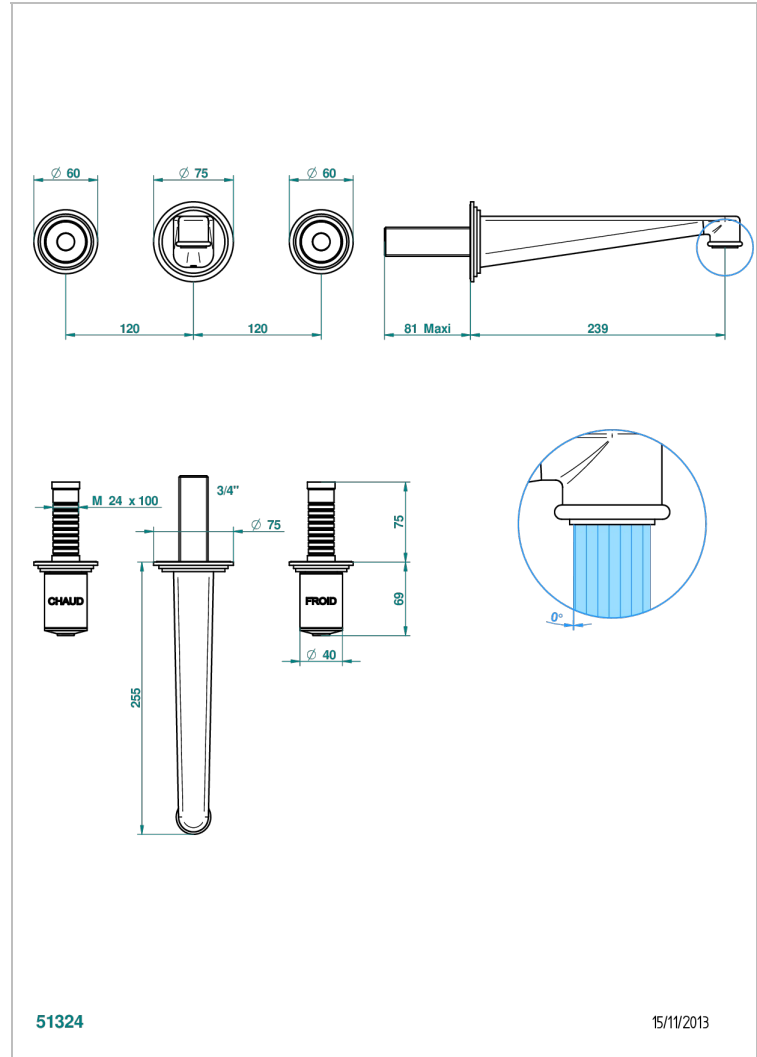

FAUBOURG BLACK PORCELAIN

G2L-40SGB

Trim only for wall mounted 3-hole basin mixer

THG[®]
PARIS

CHARACTERISTIC

- Faubourg Black Porcelain
- Trim only for wall mounted 3-hole basin mixer

TECHNICAL SPECS

- Recommandé : 3 bars (max. 5 bars) - Advised : 43,5 psi (max. 72 psi)
- 15 l/min à 3 bars (4 gpm at 43.5 psi)

RELATED SKU'S

- Ref. G00-40AC Rough parts for wall mounted 3 hole mixer, cross handle version
- Ref. G00-40AM Rough parts for wall mounted 3 hole mixer, lever handle version

AVAILABLE FINITIONS

Antique nickel - H28
Black ceram - D30
Blush PVD - H62
Brass color PVD - H49
Brown bronze color PVD - F33
Gold color PVD - H52