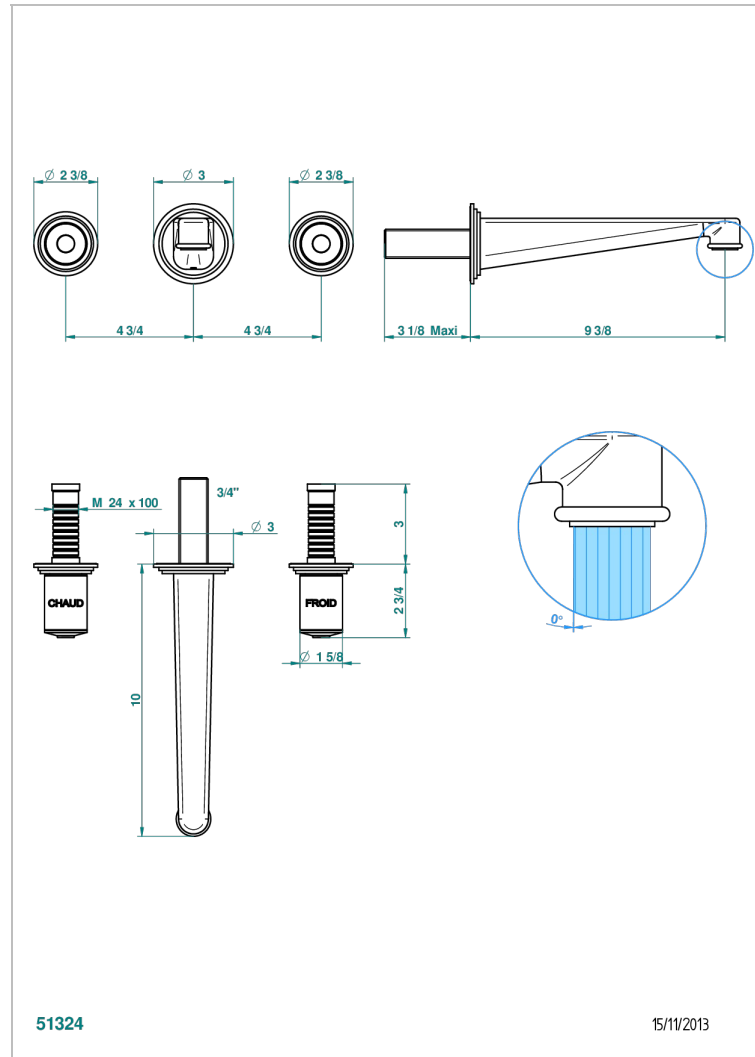

FAUBOURG BLACK PORCELAIN

G2L-40SGB

Trim only for wall mounted 3-hole basin mixer

THG[®]
PARIS

CHARACTERISTIC

- Faubourg Black Porcelain
- Trim only for wall mounted 3-hole basin mixer

TECHNICAL SPECS

- Recommandé : 3 bars (max. 5 bars) - Advised : 43,5 psi (max. 72 psi)
- 15 l/min à 3 bars (4 gpm at 43.5 psi)

RELATED SKU'S

- Ref. G00-40AC Rough parts for wall mounted 3 hole mixer, cross handle version
- Ref. G00-40AM Rough parts for wall mounted 3 hole mixer, lever handle version

AVAILABLE FINITIONS

Antique nickel - H28
Black ceram - D30
Blush PVD - H62
Brass color PVD - H49
Brown bronze color PVD - F33
Gold color PVD - H52