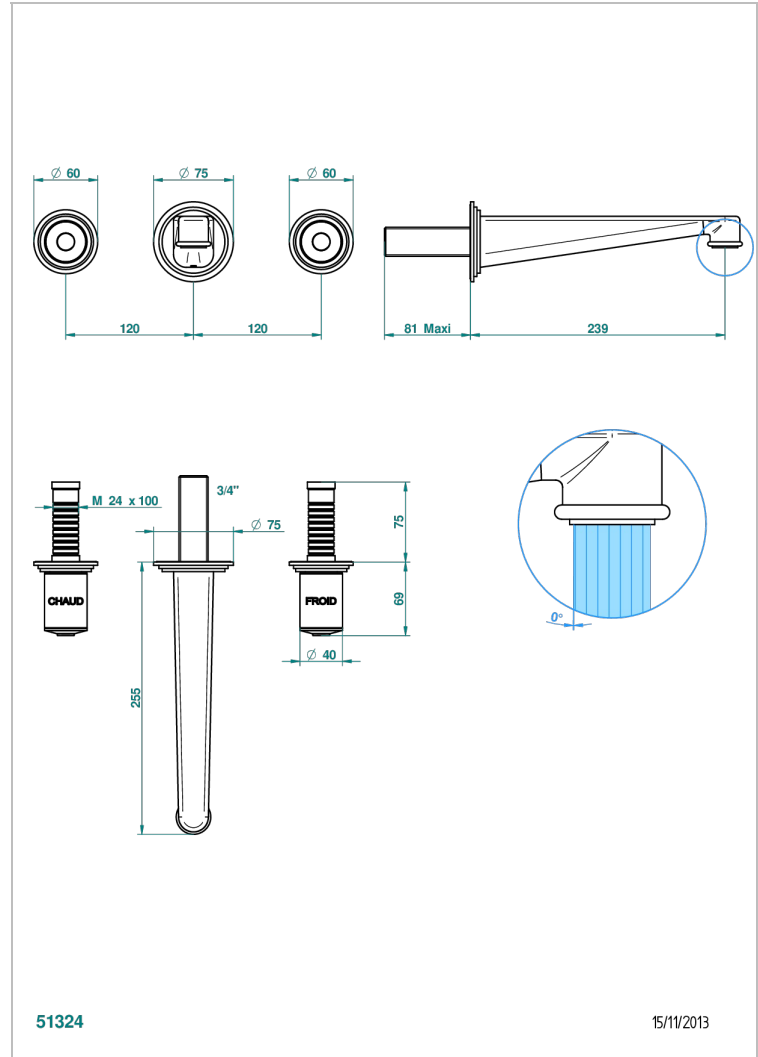

FAUBOURG PORCELANA NEGRA

G2L-40SGB

Trim only for wall mounted 3-hole basin mixer

THG[®]
PARIS

51324

15/11/2013

CARACTERÍSTICAS

- Faubourg porcelana negra
- Trim only for wall mounted 3-hole basin mixer

ESPECIFICACIONES TÉCNICAS

- Recommandé : 3 bars (max. 5 bars) - Advised : 43,5 psi (max. 72 psi)
- 15 l/min à 3 bars (4 gpm at 43.5 psi)

PRODUCTOS RELACIONADOS

- Ref. G00-40AC Rough parts for wall mounted 3 hole mixer, cross handle version
- Ref. G00-40AM Rough parts for wall mounted 3 hole mixer, lever handle version